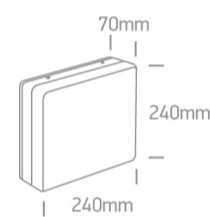

Dimensions