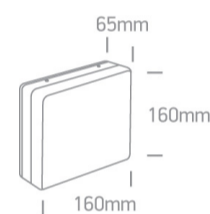

Dimensions