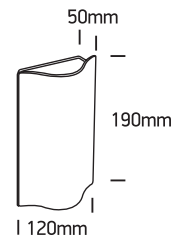

INSTALLATION MANUAL

67422A

ecolight

230V | 2x6W | IP54 | Die cast

Complete with 500mA driver.

80
CRI

Warnings:

1. Make sure that the product is installed properly before connecting to electricity.
2. Do not cover the fitting.
3. Maintenance and installation should only be carried out by a professional electrician.