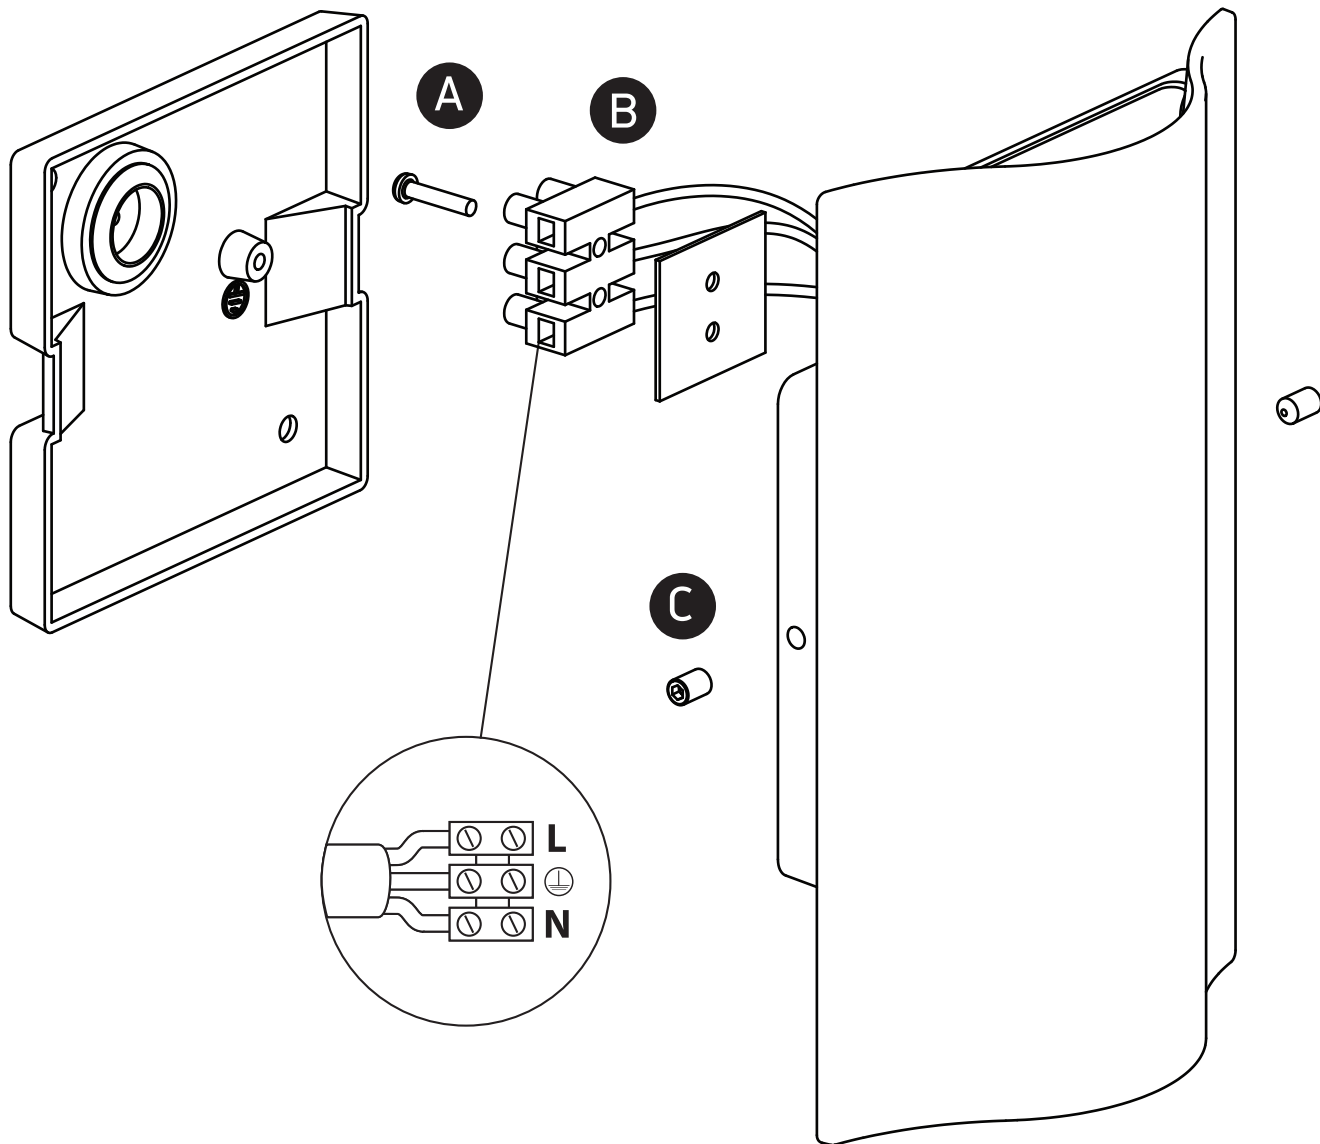

INSTALLATION MANUAL

67422A

ecolight

230V | 2x6W | IP54 | Die cast

Complete with 500mA driver.

80
CRI

Warnings:

1. Make sure that the product is installed properly before connecting to electricity.
2. Do not cover the fitting.
3. Maintenance and installation should only be carried out by a professional electrician.