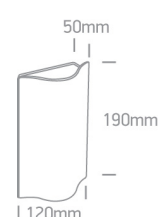

13 Wall & Ceiling LED>The Roof tile Range Die cast

67422A/AN/W

2x6W COB LED Outdoor Slim Range Up & down beam.

Complete with driver

Complies with standard EN60598-1 and any other specific standards.

Downloads

Dimensions

Physical Specification

Item Group	13 Wall & Ceiling LED
Family	The Roof tile Range Die cast
Order Code	67422A/AN/W
Colour	Anthracite
Material	Die Cast
Shape	Rectangular
Length	190mm
Width	120mm
Height	50mm
Surface Wall	Yes
Indoor	Yes
Outdoor	Yes

Illumination Data

Colour Temperature	3000K
Lumen Output	2x400lm
Light Efficiency	66,67lm/W
CRI	80
Illumination Diagram	

Packing Info

Box Length	13cm
Box Width	5,5cm
Box Height	21cm
Box Weight	0.750kg
Pcs/Carton	12
Barcode	5291889053026
HS Code	9405409900