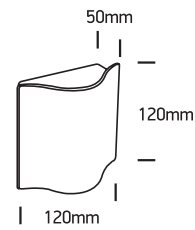

INSTALLATION MANUAL

67422

ecolight

230V | 6W | IP54 | Die cast

Complete with driver.

80
CRI

Warnings:

1. Make sure that the product is installed properly before connecting to electricity.
2. Do not cover the fitting.
3. Maintenance and installation should only be carried out by a professional electrician.