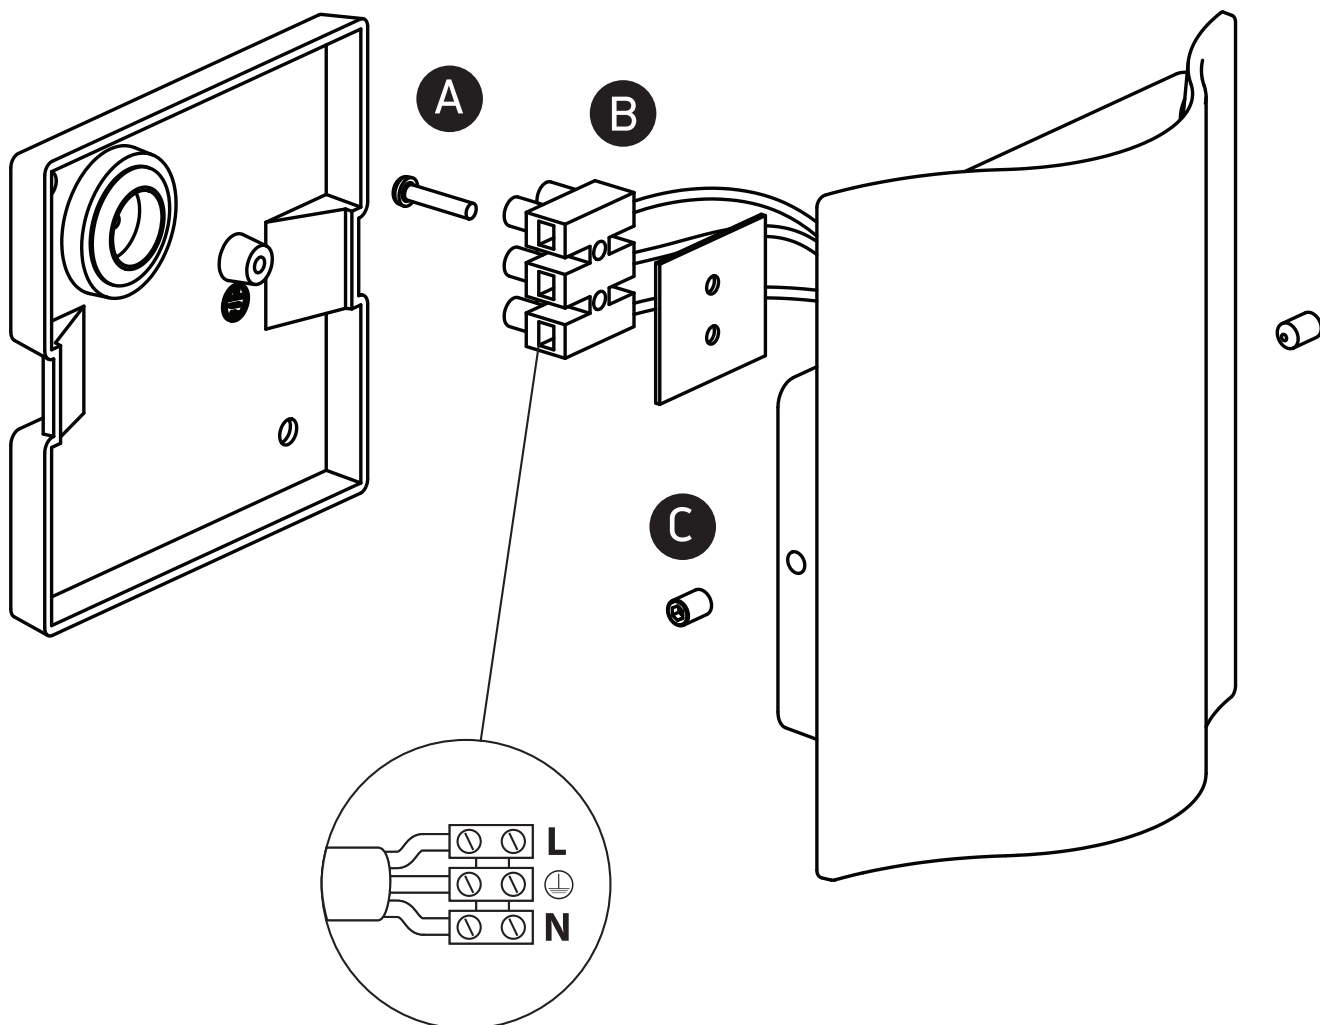

INSTALLATION MANUAL

67422

ecolight

230V | 6W | IP54 | Die cast

Complete with driver.

80
CRI

Warnings:

1. Make sure that the product is installed properly before connecting to electricity.
2. Do not cover the fitting.
3. Maintenance and installation should only be carried out by a professional electrician.