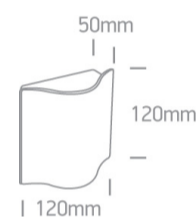

13 Wall & Ceiling LED>The Roof tile Range Die cast

67422/AN/W

6W COB LED Outdoor Slim.

Complete with driver

Complies with standard EN60598-1 and any other specific standards.

Downloads

Dimensions

Physical Specification

Item Group	13 Wall & Ceiling LED
Family	The Roof tile Range Die cast
Order Code	67422/AN/W
Colour	Anthracite
Material	Die Cast
Shape	Rectangular
Length	120mm
Width	120mm
Height	50mm
Surface Wall	Yes
Indoor	Yes
Outdoor	Yes

Illumination Data

Colour Temperature	3000K
Lumen Output	400lm
Light Efficiency	66,67lm/W
CRI	80
Illumination Diagram	

Packing Info

Box Length	13cm
Box Width	7,5cm
Box Height	13cm
Box Weight	0.491kg
Pcs/Carton	24
Barcode	5291889053019
HS Code	9405409900