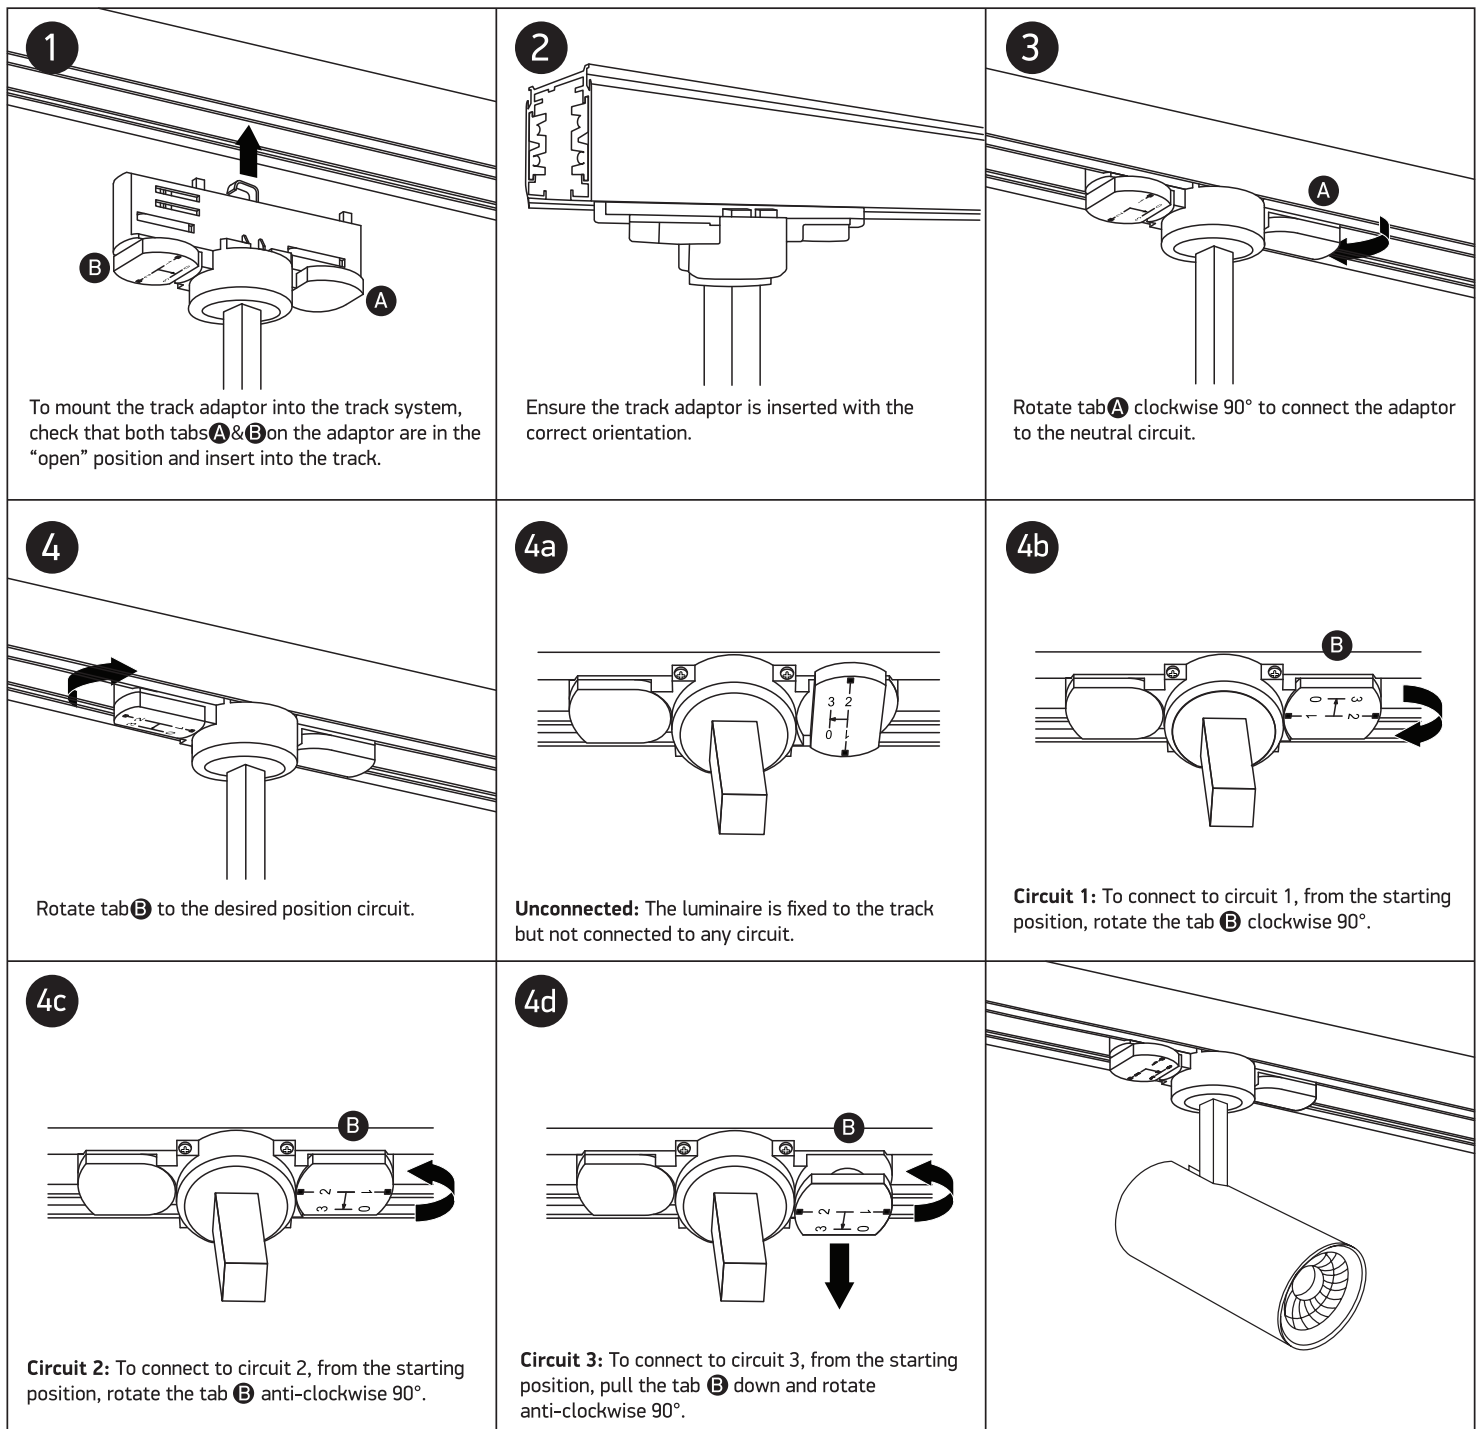

## 65642CT

**ecotrackspot**

90  
CRI

**one**  
LIGHT

30W | COB LED | 230V | 50/60Hz | IP20 | Aluminium | Adjustable  
Complete with 750mA driver.