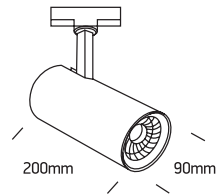

## 65642CT

**ecotrackspot**

90  
CRI

**one**  
LIGHT

30W | COB LED | 230V | 50/60Hz | IP20 | Aluminium | Adjustable  
Complete with 750mA driver.