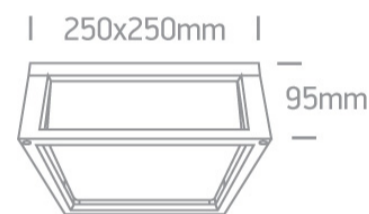

12 Wall & Ceiling > Outdoor E27 Square Die cast

67420B/G

2x12w E27 outdoor wall light ideal for residential illumination, IP54.

Complies with standard EN60598-1 and any other specific standards.

Downloads

Dimensions

Physical Specification

| | |
|-------------------|-----------------------------|
| Item Group | 12 Wall & Ceiling |
| Family | Outdoor E27 Square Die cast |
| Order Code | 67420B/G |
| Colour | Grey |
| Material | Die Cast |
| Diffuser Material | Glass |
| Shape | Rectangular |
| Length | 250mm |
| Width | 250mm |
| Height | 95mm |
| Surface Ceiling | Yes |
| Surface Wall | Yes |

Illumination Data

Illumination Diagram

Packing Info

| | |
|------------|---------------|
| Box Length | 29,5cm |
| Box Width | 29,5cm |
| Box Height | 14,5cm |
| Box Weight | 3.175kg |
| Pcs/Carton | 4 |
| Barcode | 5291889052982 |