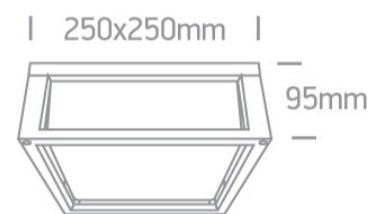

12 Wall &amp; Ceiling &gt; Outdoor E27 Square Die cast

67420B/B

2x12w E27 outdoor wall light ideal for residential illumination, IP54.

Complies with standard EN60598-1 and any other specific standards.

## Dimensions

## Physical Specification

Item Group	12 Wall & Ceiling
Family	Outdoor E27 Square Die cast
Order Code	67420B/B
Colour	Black
Material	Die Cast
Diffuser Material	Glass
Shape	Rectangular
Length	250mm
Width	250mm
Height	95mm
Surface Ceiling	Yes
Surface Wall	Yes