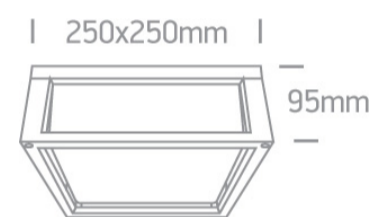

12 Wall &amp; Ceiling&gt;Outdoor E27 Square Die cast

67420B/AN

2x12w E27 outdoor wall light ideal for residential illumination, IP54.

Complies with standard EN60598-1 and any other specific standards.

## Dimensions

## Physical Specification

Item Group	12 Wall & Ceiling
Family	Outdoor E27 Square Die cast
Order Code	67420B/AN
Colour	Anthracite
Material	Die Cast
Diffuser Material	Glass
Shape	Rectangular
Length	250mm
Width	250mm
Height	95mm
Surface Ceiling	Yes
Surface Wall	Yes