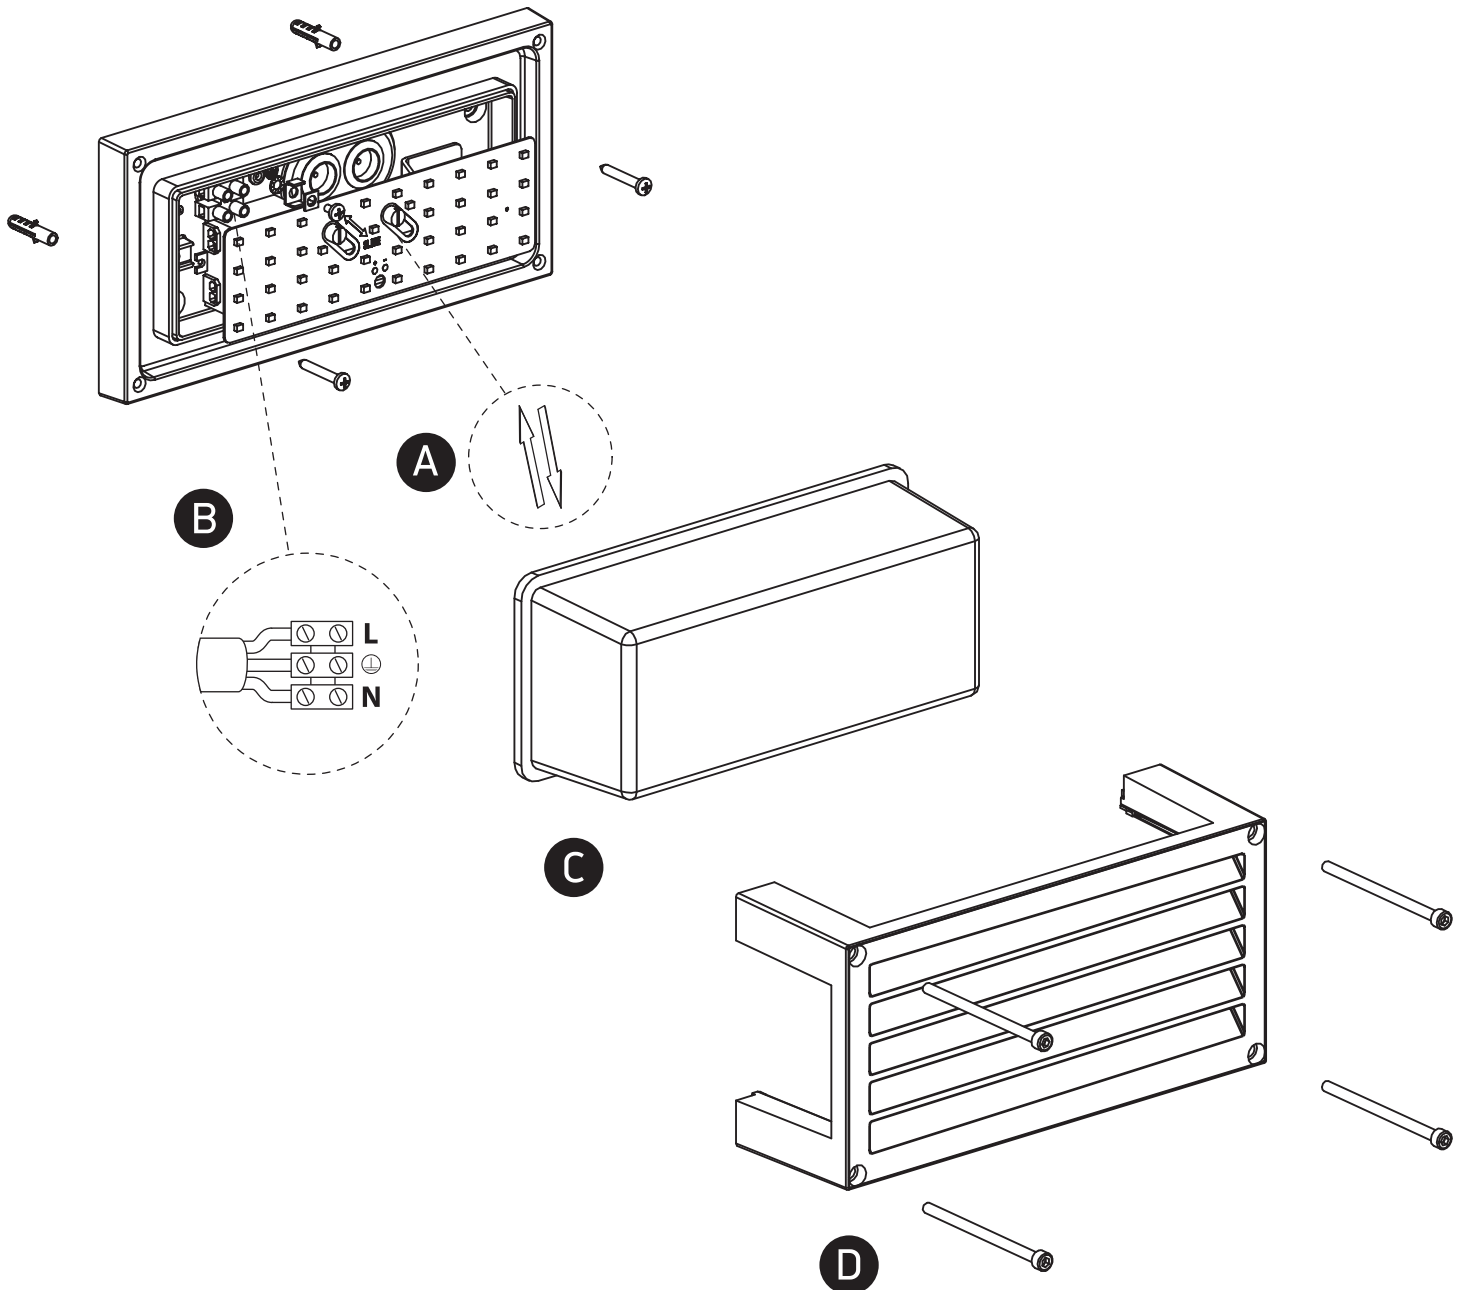

## 67420AL

**ecolight**

230V | SMD 2835 | 7W | IP54 | Die cast + frosted glass  
Complete with driver.

80  
CRI