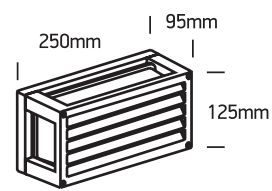

## 67420AL

**ecolight**

230V | SMD 2835 | 7W | IP54 | Die cast + frosted glass  
Complete with driver.

80  
CRI