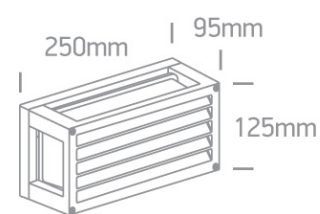

12 Wall & Ceiling > Outdoor E27 Square Die cast

67420A/AN

E27 outdoor wall light ideal for residential illumination, IP54.

Complies with standard EN60598-1 and any other specific standards.

Downloads

Dimensions

Physical Specification

Item Group	12 Wall & Ceiling
Family	Outdoor E27 Square Die cast
Order Code	67420A/AN
Colour	Anthracite
Material	Die Cast
Diffuser Material	Glass
Shape	Rectangular
Length	250mm
Width	95mm
Height	125mm
Surface Wall	Yes
Indoor	Yes

Box Length

14,5cm

Box Width

10,5cm

Box Height

26cm

Box Weight

2.133kg