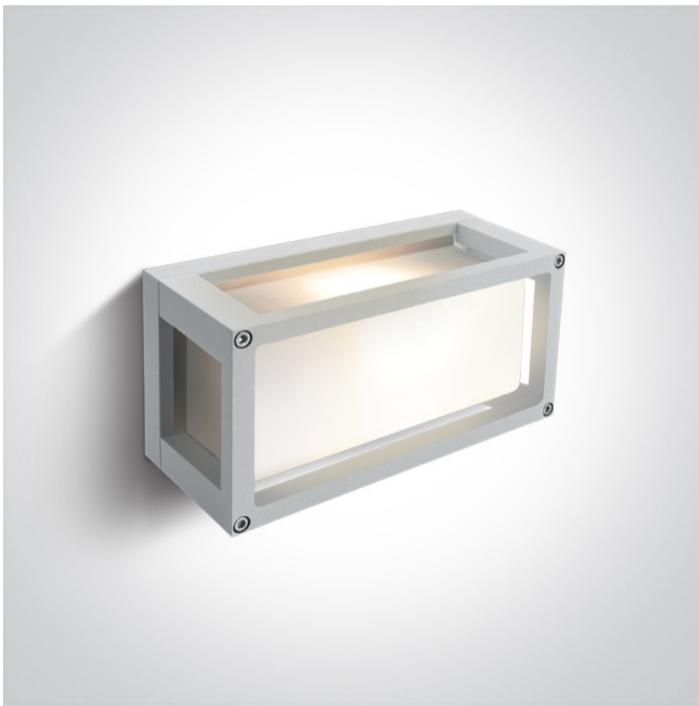

12 Wall &amp; Ceiling &gt; Outdoor E27 Square Die cast

67420/W

E27 outdoor wall light ideal for residential illumination, IP54.

Complies with standard EN60598-1 and any other specific standards.

## Physical Specification

Item Group	12 Wall & Ceiling
Family	Outdoor E27 Square Die cast
Order Code	67420/W
Colour	White
Material	Die Cast
Diffuser Material	Glass
Shape	Rectangular
Length	250mm
Width	95mm
Height	125mm
Surface Wall	Yes
Indoor	Yes