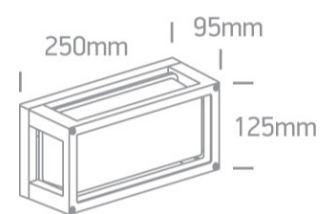

12 Wall &amp; Ceiling &gt; Outdoor E27 Square Die cast

67420/W

E27 outdoor wall light ideal for residential illumination, IP54.

Complies with standard EN60598-1 and any other specific standards.

## Dimensions

## Physical Specification

Item Group	12 Wall & Ceiling
Family	Outdoor E27 Square Die cast
Order Code	67420/W
Colour	White
Material	Die Cast
Diffuser Material	Glass
Shape	Rectangular
Length	250mm
Width	95mm
Height	125mm
Surface Wall	Yes
Indoor	Yes

## Packing Info

Box Length

29cm

Box Width

17cm

Box Height

14,5cm

Box Weight