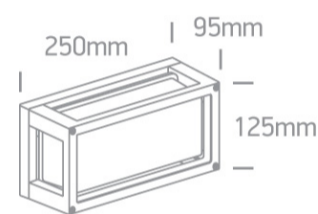

12 Wall & Ceiling > Outdoor E27 Square Die cast

67420/G

E27 outdoor wall light ideal for residential illumination, IP54.

Complies with standard EN60598-1 and any other specific standards.

Downloads

Dimensions

Physical Specification

Item Group	12 Wall & Ceiling
Family	Outdoor E27 Square Die cast
Order Code	67420/G
Colour	Grey
Material	Die Cast
Diffuser Material	Glass
Shape	Rectangular
Length	250mm
Width	95mm
Height	125mm
Surface Wall	Yes
Indoor	Yes

Box Length

29cm

Box Width

17cm

Box Height

14,5cm

Box Weight

2.100kg