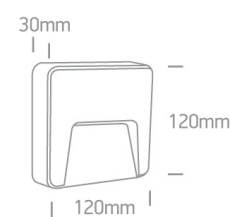

Dimensions

Physical Specification

Item Group	13 Wall & Ceiling LED
Family	Outdoor Dark Lights
Order Code	67418/AN/W
Colour	Anthracite
Material	ABS
Diffuser Material	PC
Shape	Rectangular
Length	120mm
Width	120mm
Height	30mm
Surface Wall	Yes
Indoor	Yes

Illumination Diagram

Dark Light

Yes

Packing Info

Box Length

13cm

Box Width

13cm