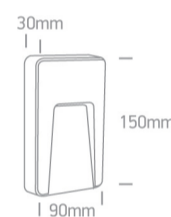

## Dimensions

## Physical Specification

Item Group	13 Wall & Ceiling LED
Family	Outdoor Dark Lights
Order Code	67416/W/W
Colour	White
Material	ABS
Diffuser Material	PC
Shape	Rectangular
Length	30mm
Width	90mm
Height	150mm
Surface Wall	Yes
Indoor	Yes