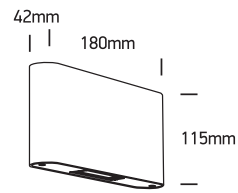

INSTALLATION MANUAL

67412

ecolight

230V | 2x6W | IP54 | Adjustable beams | Die cast
Complete with 500mA driver.

80
CRI

Warnings:

1. Make sure that the product is installed properly before connecting to electricity.
2. Do not cover the fitting.
3. Maintenance and installation should only be carried out by a professional electrician.