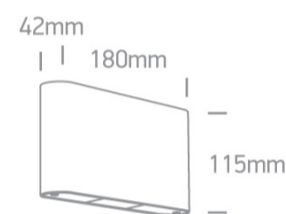

13 Wall &amp; Ceiling LED&gt;Outdoor Slim Range Up &amp; down beam

**67412/W/W**

2x6W LED wall light with adjustable beam, ideal for both indoor and outdoor installation.

Complete with 500mA driver.

Complies with standard EN60598-1 and any other specific standards.

## Dimensions

## Physical Specification

Item Group	13 Wall & Ceiling LED
Family	Outdoor Slim Range Up & down beam
Order Code	67412/W/W
Colour	White
Material	Die Cast
Shape	Rectangular
Length	180mm
Width	42mm
Height	115mm
Surface Wall	Yes
Indoor	Yes
Outdoor	Yes