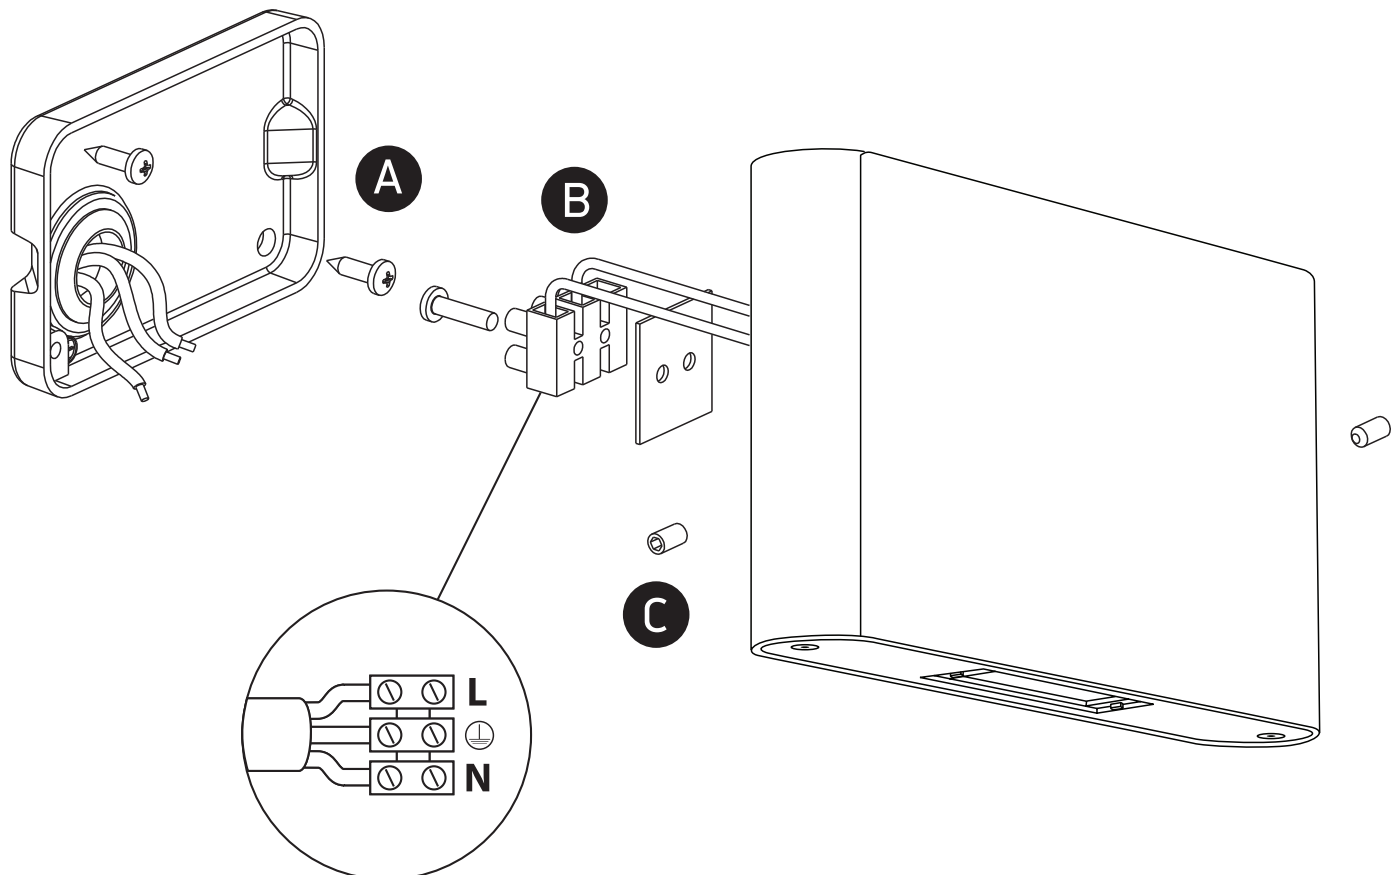

INSTALLATION MANUAL

67412

ecolight

230V | 2x6W | IP54 | Adjustable beams | Die cast
Complete with 500mA driver.

80
CRI

Warnings:

1. Make sure that the product is installed properly before connecting to electricity.
2. Do not cover the fitting.
3. Maintenance and installation should only be carried out by a professional electrician.