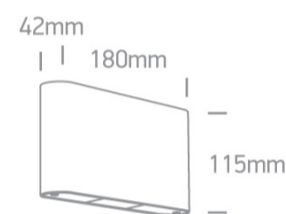

13 Wall & Ceiling LED>Outdoor Slim Range Up & down beam

67412/AN/W

2x6W LED wall light with adjustable beam, ideal for both indoor and outdoor installation.

Complete with 500mA driver.

Complies with standard EN60598-1 and any other specific standards.

Downloads

Dimensions

Physical Specification

| | |
|--------------|-----------------------------------|
| Item Group | 13 Wall & Ceiling LED |
| Family | Outdoor Slim Range Up & down beam |
| Order Code | 67412/AN/W |
| Colour | Anthracite |
| Material | Die Cast |
| Shape | Rectangular |
| Length | 180mm |
| Width | 42mm |
| Height | 115mm |
| Surface Wall | Yes |
| Indoor | Yes |
| Outdoor | Yes |

Illumination Data

| | |
|----------------------|---|
| Colour Temperature | 3000K |
| Lumen Output | 2x400lm |
| Light Efficiency | 66,67lm/W |
| CRI | 80 |
| Illumination Diagram |  |

Packing Info

| | |
|------------|---------------|
| Box Weight | 0.933kg |
| Pcs/Carton | 12 |
| Barcode | 5291889056362 |
| HS Code | 9405409900 |