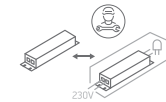

INSTALLATION MANUAL

67410A

ecolight

230V | SMD 2835 | 20W | IP65 | Die cast
Complete with 500mA driver.

80 CRI

Warnings:

1. Make sure that the product is installed properly before connecting to electricity.
2. Do not cover the fitting.
3. Maintenance and installation should only be carried out by a professional electrician.