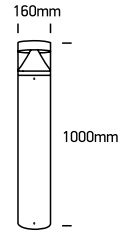

INSTALLATION MANUAL

67410A

ecolight

230V | SMD 2835 | 20W | IP65 | Die cast
Complete with 500mA driver.

80 CRI

Warnings:

1. Make sure that the product is installed properly before connecting to electricity.
2. Do not cover the fitting.
3. Maintenance and installation should only be carried out by a professional electrician.