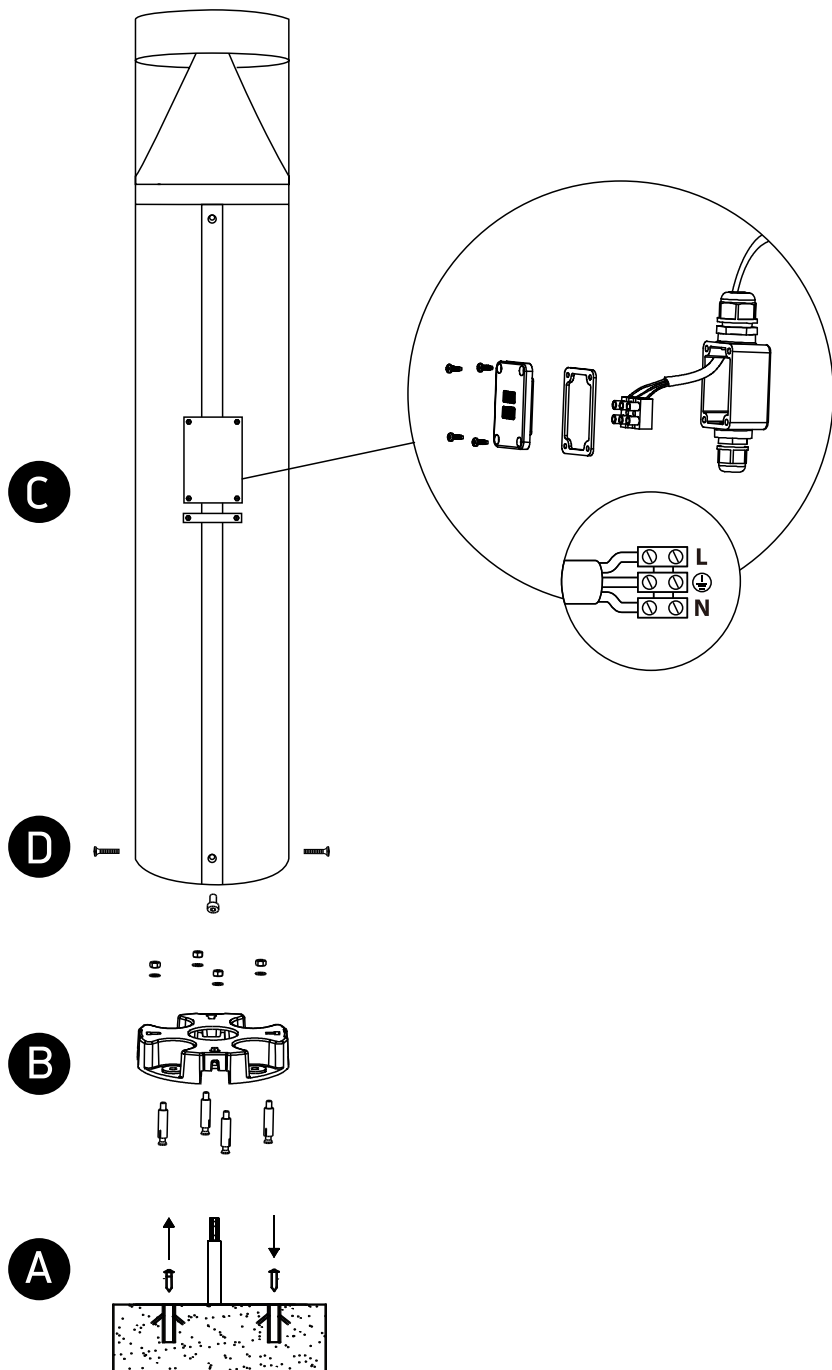

INSTALLATION MANUAL

67410A

ecolight

230V | SMD 2835 | 20W | IP65 | Die cast
Complete with 500mA driver.

80 CRI

Warnings:

1. Make sure that the product is installed properly before connecting to electricity.
2. Do not cover the fitting.
3. Maintenance and installation should only be carried out by a professional electrician.