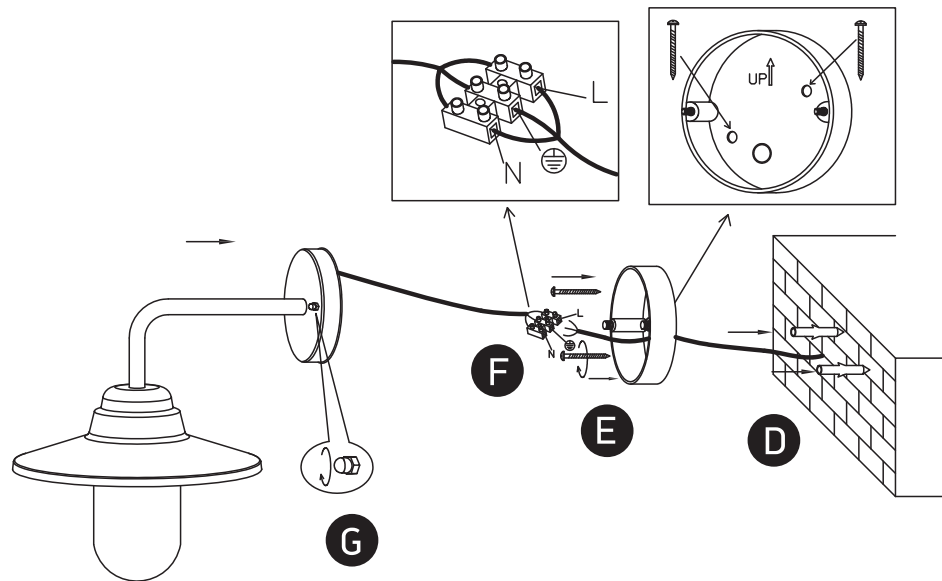

INSTALLATION MANUAL

67408

100-240V | E27 | 40W | IP44 | Metal + glass

Warnings:

1. Make sure that the product is installed properly before connecting to electricity.
2. Do not cover the fitting.
3. Maintenance and installation should only be carried out by a professional electrician.