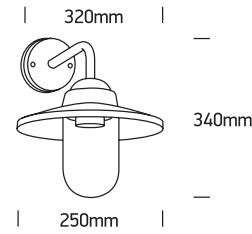

INSTALLATION MANUAL

67408

100-240V | E27 | 40W | IP44 | Metal + glass

Warnings:

1. Make sure that the product is installed properly before connecting to electricity.
2. Do not cover the fitting.
3. Maintenance and installation should only be carried out by a professional electrician.