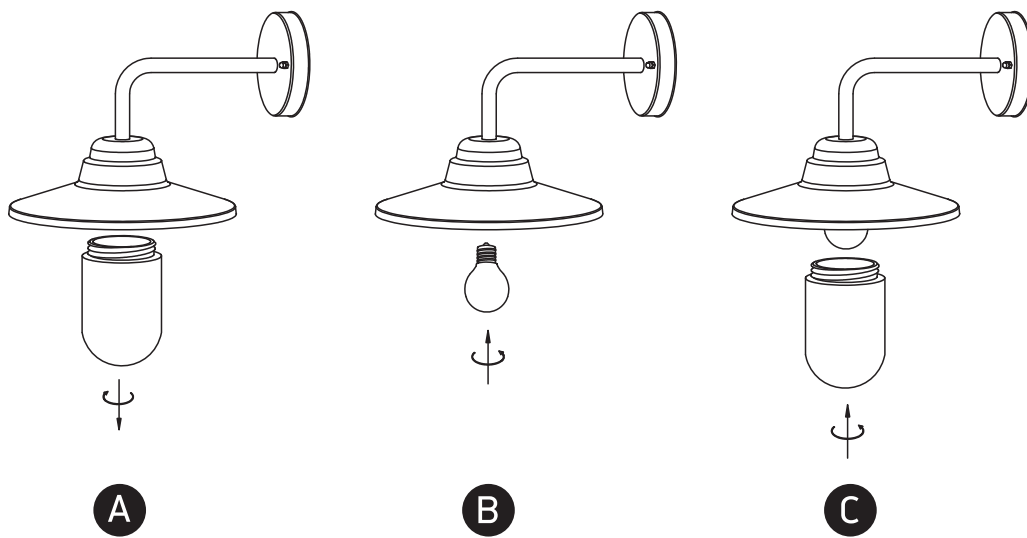

INSTALLATION MANUAL

67408

100-240V | E27 | 40W | IP44 | Metal + glass

Warnings:

1. Make sure that the product is installed properly before connecting to electricity.
2. Do not cover the fitting.
3. Maintenance and installation should only be carried out by a professional electrician.