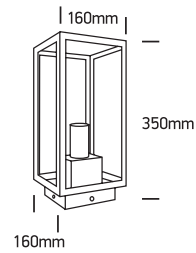

INSTALLATION MANUAL

67406E

100-240V | E27 | 40W | IP43 | Stainless steel 201 + glass

one
LIGHT

Warnings:

1. Make sure that the product is installed properly before connecting to electricity.
2. Do not cover the fitting.
3. Maintenance and installation should only be carried out by a professional electrician.