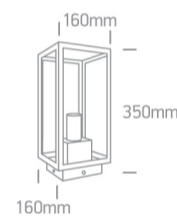

20 Garden & Underwater>The Romantic Outdoor Range

67406E/B

12W E27 Stainless steel 201 + tempered glass

Complies with standard EN60598-1 and any other specific standards.

Downloads

Dimensions

Physical Specification

Item Group	20 Garden & Underwater
Family	The Romantic Outdoor Range
Order Code	67406E/B
Colour	Black
Material	Stainless Steel 201
Diffuser Material	Glass
Shape	Rectangular
Length	160mm
Width	350mm
Height	160mm
Inground	Yes
Indoor	Yes