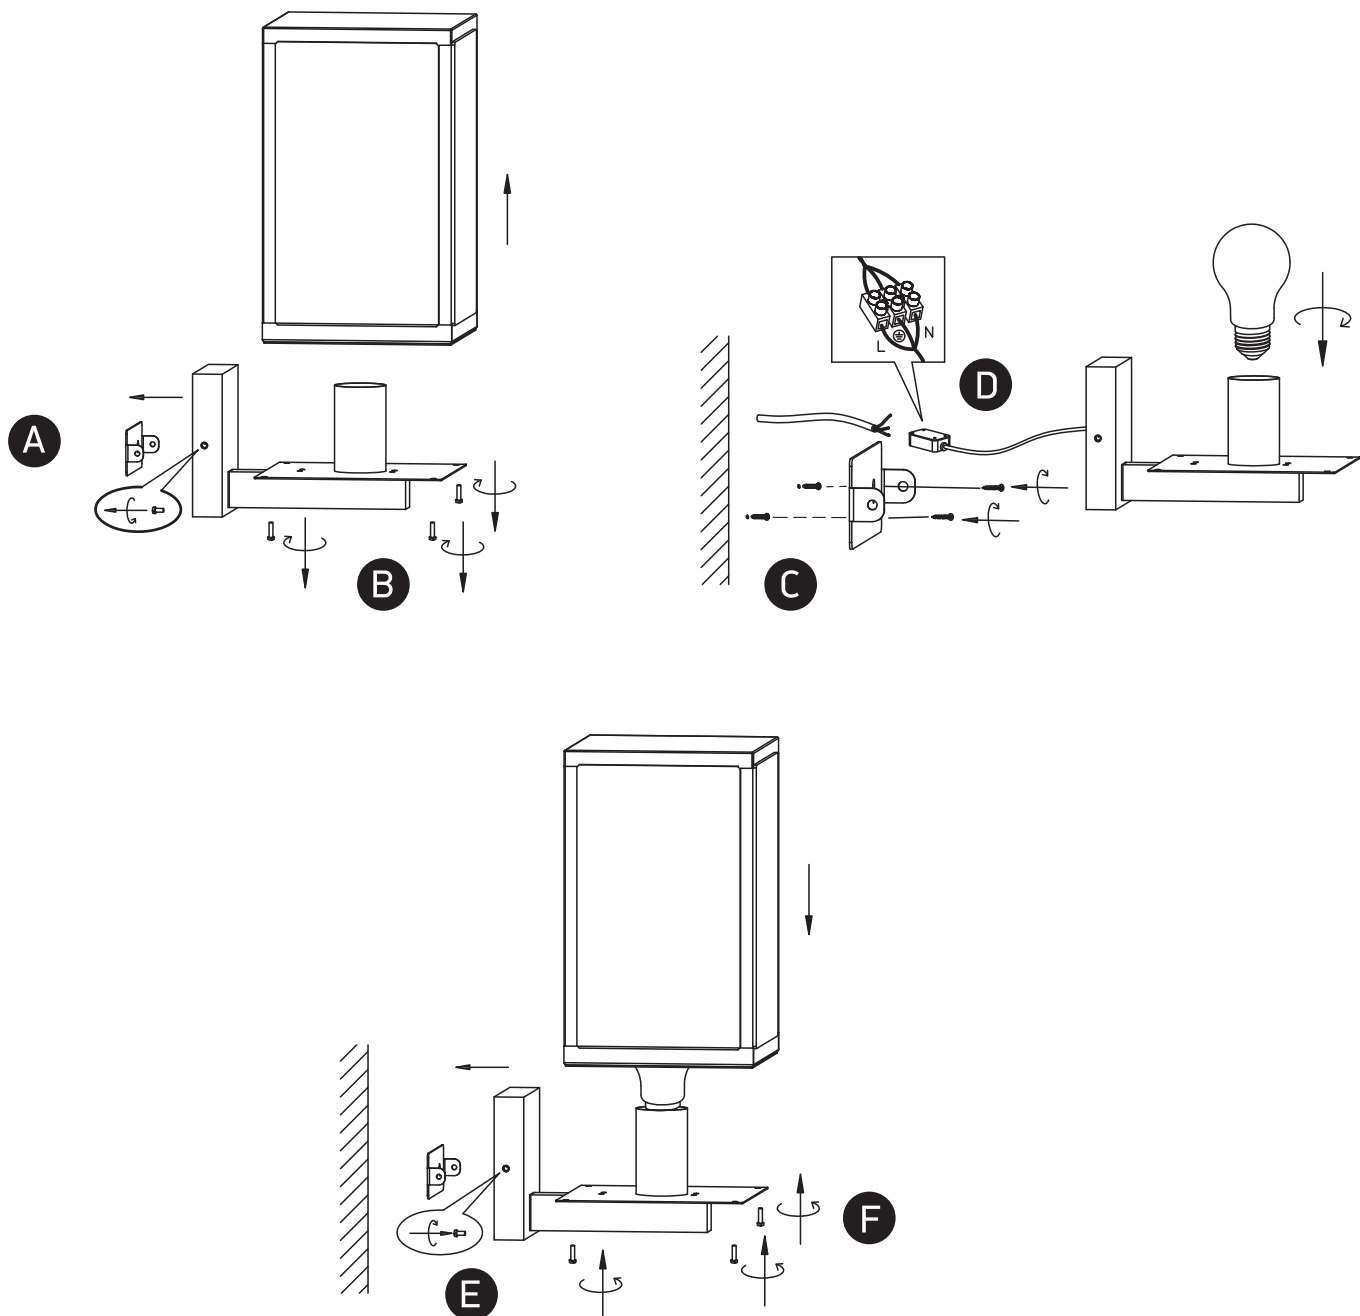

INSTALLATION MANUAL

67406C

100-240V | E27 | 40W | IP43 | Stainless steel 201 + glass

Warnings:

1. Make sure that the product is installed properly before connecting to electricity.
2. Do not cover the fitting.
3. Maintenance and installation should only be carried out by a professional electrician.