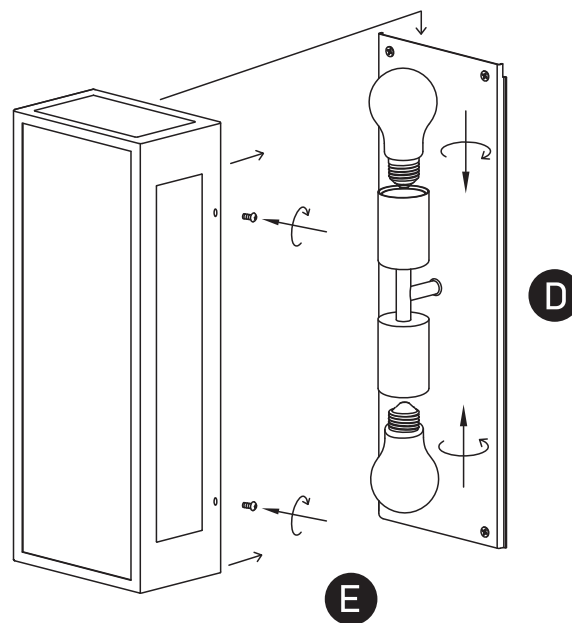

INSTALLATION MANUAL

67406B

100-240V | E27 | 2x40W | IP43 | Stainless steel 201 + glass

Warnings:

1. Make sure that the product is installed properly before connecting to electricity.
2. Do not cover the fitting.
3. Maintenance and installation should only be carried out by a professional electrician.