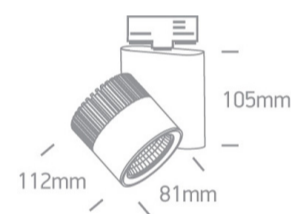

09 Track Lights>The COB Dark Light Range

65620AT/W/W

20W COB LED track spot with, ideal for shops and showrooms.

Supplied with electronic high frequency control driver as standard.

Complies with standard EN60598-1 and any other specific standards.

Downloads

Dimensions

Gallery

Related items

40002A/W

40003A/W

Physical Specification

Item Group

09 Track Lights

Family

The COB Dark Light Range

Order Code	65620AT/W/W
Colour	White
Material	Aluminium
Shape	Circular
Height	112mm
Diameter	81mm
Track mounted	Yes
Indoor	Yes
Adjustable	2 Directions

Electrical Characteristics

Illumination Data

Colour Temperature	3000K
Lumen Output	1500lm
Light Efficiency	75lm/W
CRI	80
Beam Angle	38°
Illumination Diagram	
Dark Light	Yes

Packing Info

Box Length	13cm
Box Width	10cm
Box Height	17,5cm
Box Weight	0,82Kg
Pcs/Carton	10
Barcode	5291889048169
HS Code	9405409900