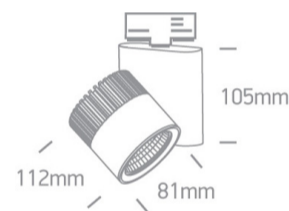

09 Track Lights>The COB Dark Light Range

65620AT/W/C

20W COB LED track spot with, ideal for shops and showrooms.

Supplied with electronic high frequency control driver as standard.

Complies with standard EN60598-1 and any other specific standards.

Downloads

Dimensions

Gallery

Related items

40002A/W

40003A/W

Physical Specification

Item Group

09 Track Lights

Family

The COB Dark Light Range

Order Code	65620AT/W/C
Colour	White
Material	Aluminium
Shape	Circular
Height	112mm
Diameter	81mm
Track mounted	Yes
Indoor	Yes
Adjustable	2 Directions

Electrical Characteristics

Illumination Data

Colour Temperature	4000K
Lumen Output	1500lm
Light Efficiency	75lm/W
CRI	80
Beam Angle	38°
Illumination Diagram	
Dark Light	Yes

Packing Info

Box Length	13cm
Box Width	10cm
Box Height	17,5cm
Box Weight	0,82Kg
Pcs/Carton	10
Barcode	5291889048152
HS Code	9405409900