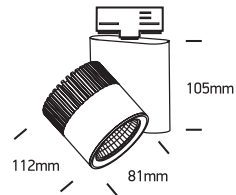

## 65620AT

**ecotrackspot**

 ADJUSTABLE  
 DARK LIGHT

20W | 230V | 50/60Hz | IP20 | Aluminium | Adjustable

**80  
CRI**

Complete with driver.