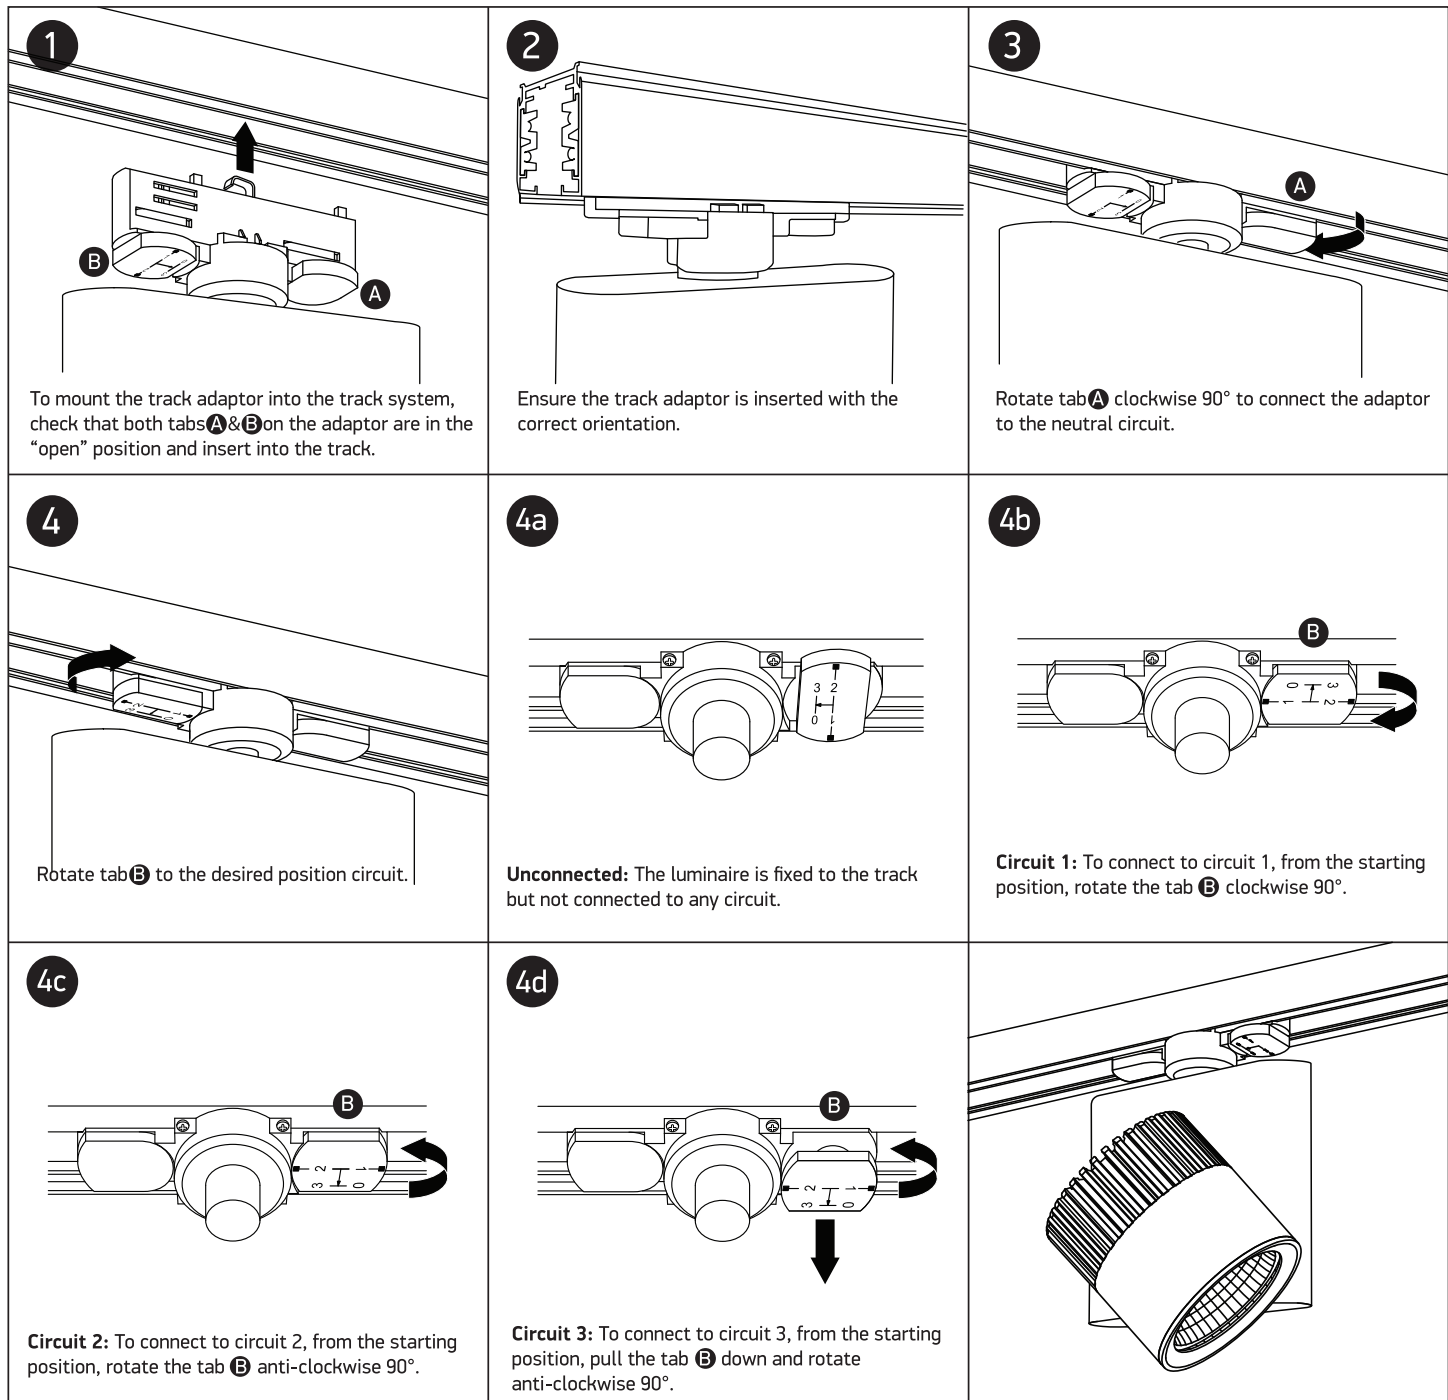

## 65620AT

**ecotrackspot**

 ADJUSTABLE  
 DARK LIGHT

20W | 230V | 50/60Hz | IP20 | Aluminium | Adjustable

**80  
CRI**

Complete with driver.