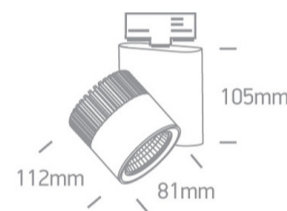

09 Track Lights>The COB Dark Light Range

65620AT/B/W

20W COB LED track spot with, ideal for shops and showrooms.

Supplied with electronic high frequency control driver as standard.

Complies with standard EN60598-1 and any other specific standards.

Downloads

Dimensions

Gallery

Related items

40002A/B

40003A/B

Physical Specification

Item Group

09 Track Lights

Family

The COB Dark Light Range

Order Code	65620AT/B/W
Colour	Black
Material	Aluminium
Shape	Circular
Height	112mm
Diameter	81mm
Track mounted	Yes
Indoor	Yes
Adjustable	2 Directions

Electrical Characteristics

Illumination Data

Colour Temperature	3000K
Lumen Output	1500lm
Light Efficiency	75lm/W
CRI	80
Beam Angle	38°
Illumination Diagram	
Dark Light	Yes

Packing Info

Box Length	13cm
Box Width	10cm
Box Height	17,5cm
Box Weight	0,82Kg
Pcs/Carton	10
Barcode	5291889048145
HS Code	9405409900