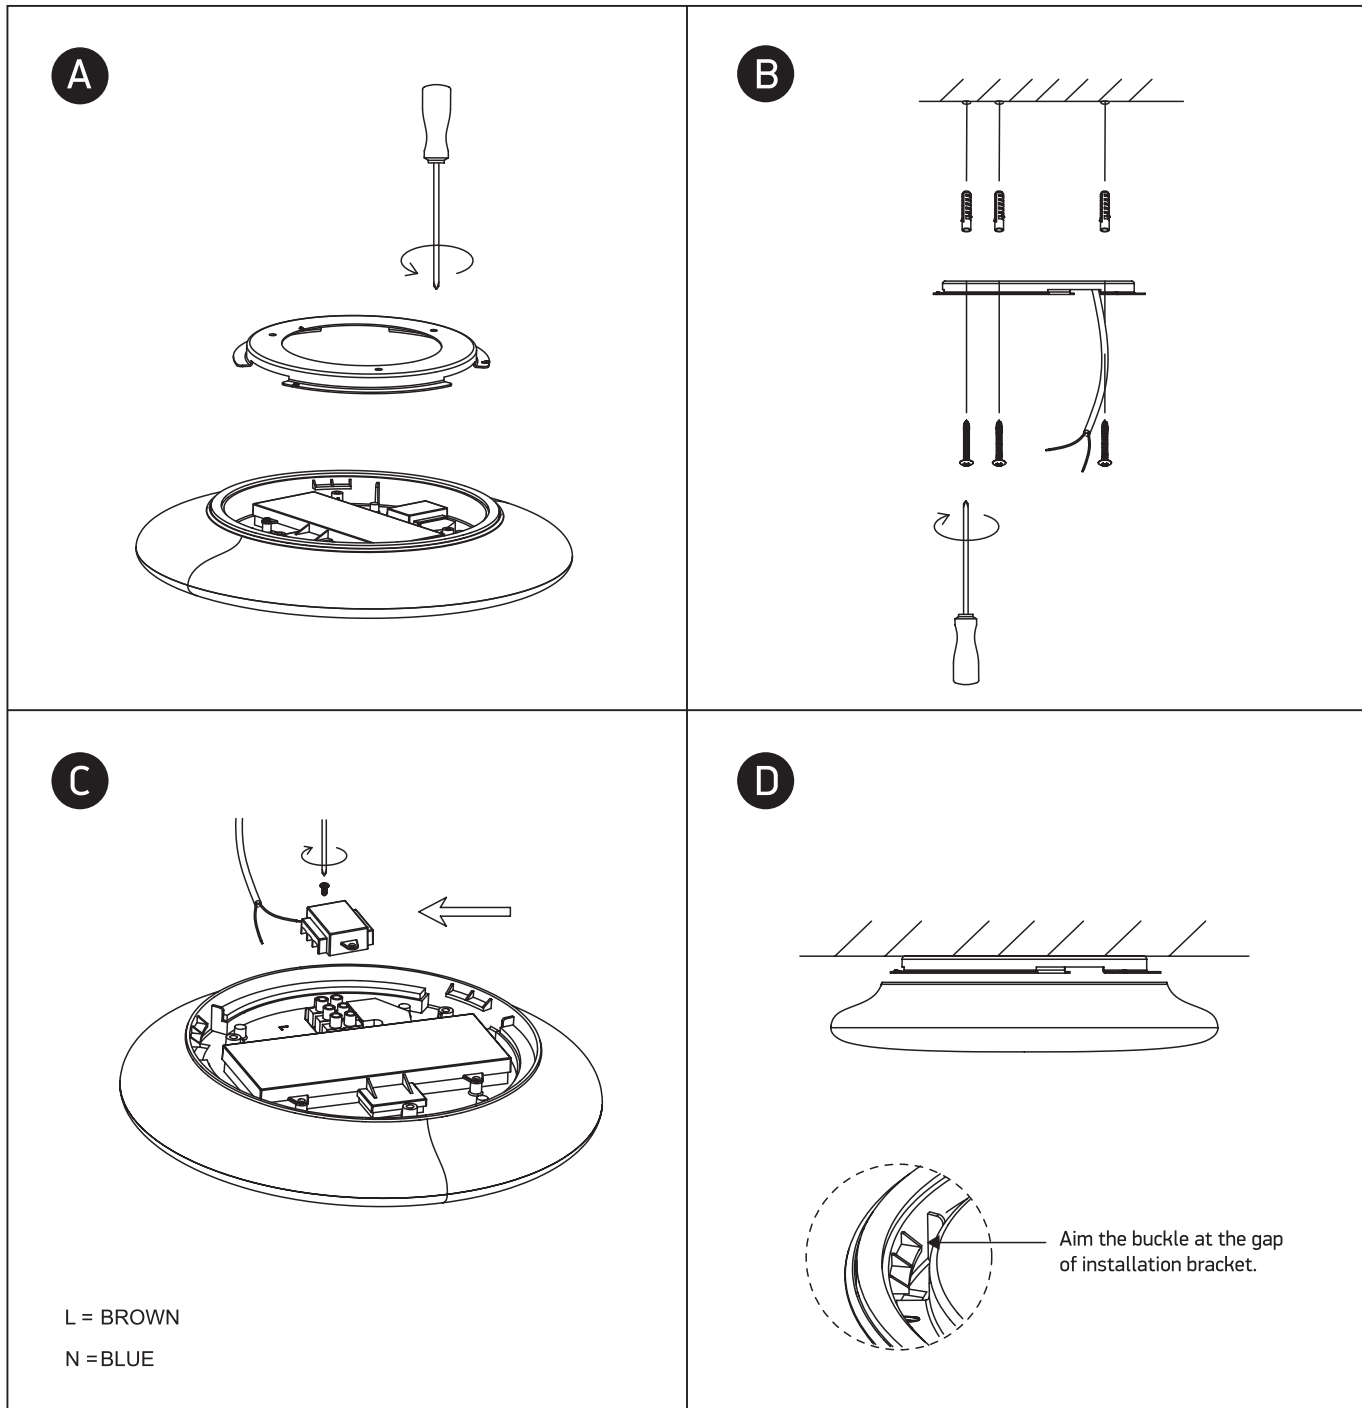

# INSTALLATION MANUAL

67404M

**ecolight**

100-240V | SMD 2835 | 12W | IP40 | PC

Complete with driver

80  
CRI

**Warnings:**

1. Make sure that the product is installed properly before connecting to electricity.
2. Do not cover the fitting.
3. Maintenance and installation should only be carried out by a professional electrician.