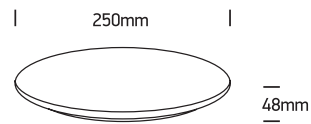

# INSTALLATION MANUAL

67404M

**ecolight**

100-240V | SMD 2835 | 12W | IP40 | PC

Complete with driver

80  
CRI

**Warnings:**

1. Make sure that the product is installed properly before connecting to electricity.
2. Do not cover the fitting.
3. Maintenance and installation should only be carried out by a professional electrician.