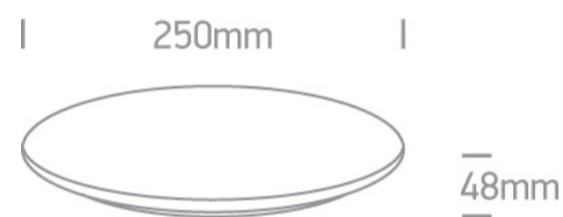

14 Plafo>The LED Super Slim Plafo Round

67404M/W/W

12W LED slim plafo light, IP40, suitable for residential and commercial application.

Supplied with non-dimmable LED driver.

Complies with standard EN60598-1 and any other specific standards.

Downloads

Dimensions

Physical Specification

Item Group	14 Plafo
Family	The LED Super Slim Plafo Round
Order Code	67404M/W/W
Colour	White
Material	Aluminium
Diffuser Material	PC
Shape	Circular
Height	48mm
Diameter	250mm
Surface Ceiling	Yes
Indoor	Yes
Adjustable	No