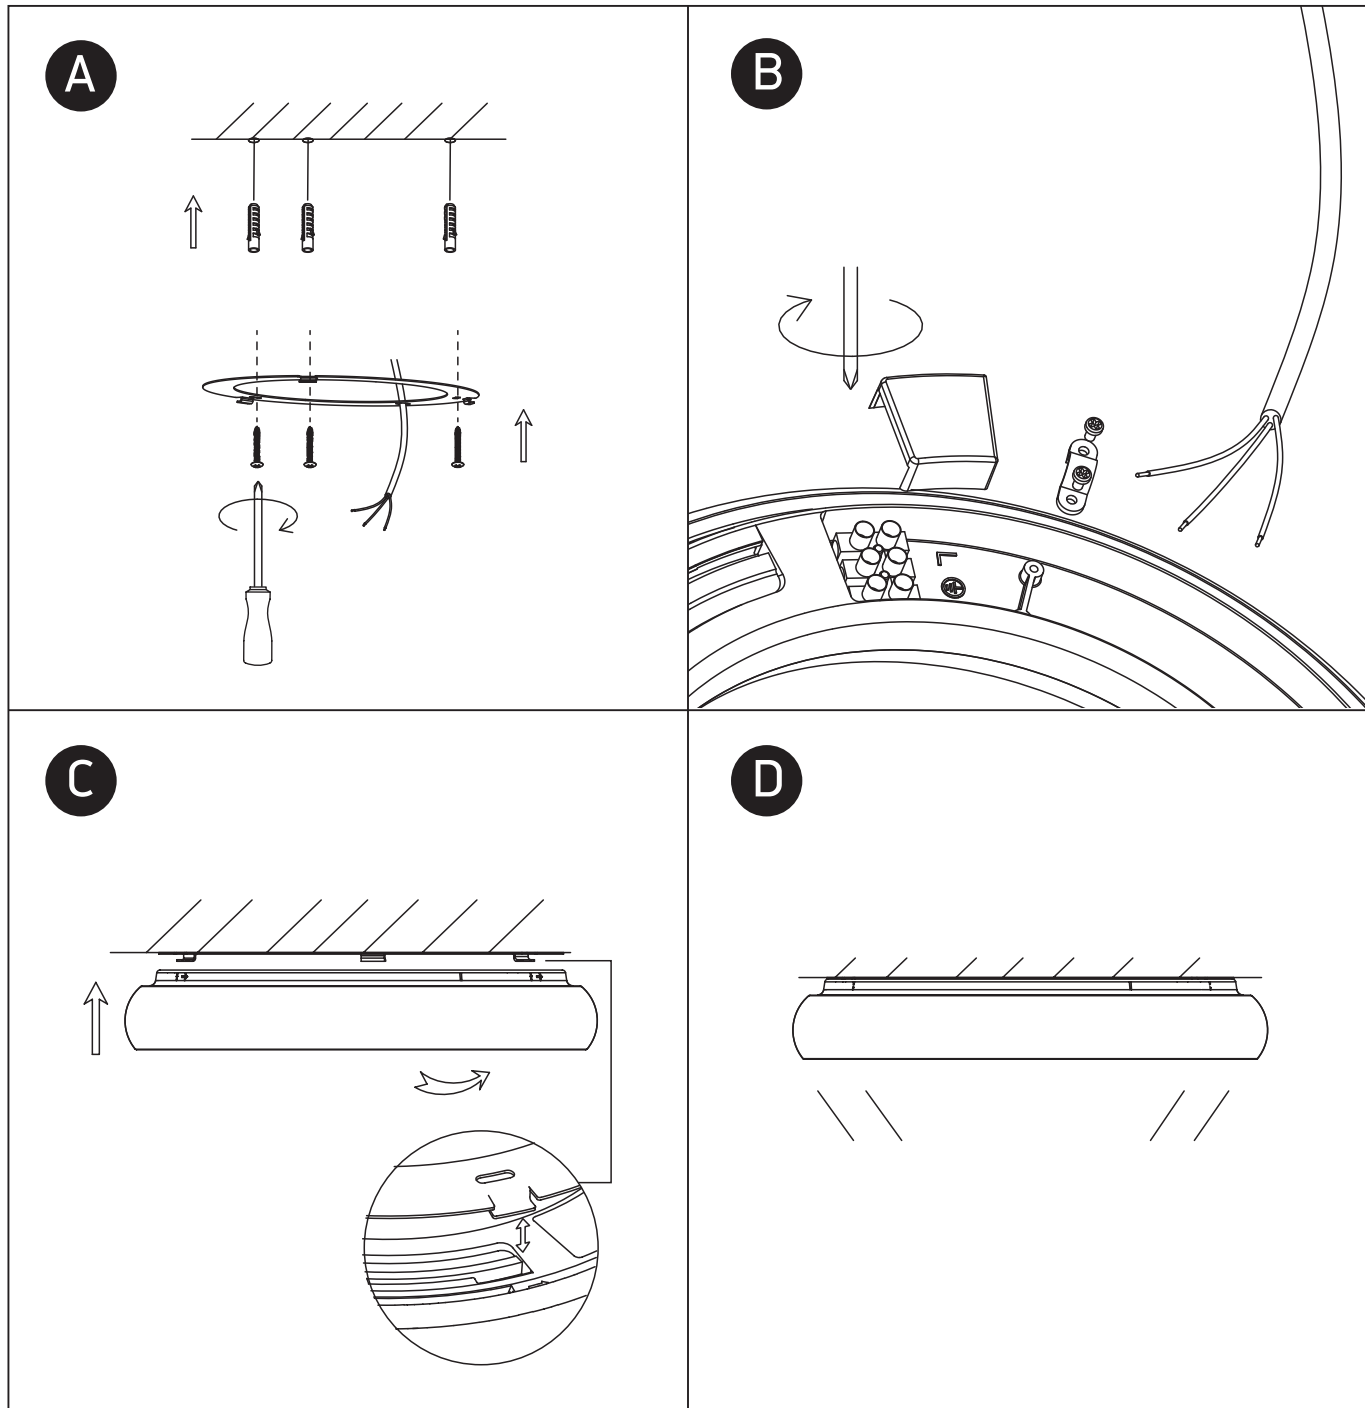

INSTALLATION MANUAL

67402

ecolight

100-240V | SMD 2835 | 25W | IP40 | Aluminium + PC

Complete with driver

80
CRI
one
LIGHT

Warnings:

1. Make sure that the product is installed properly before connecting to electricity.
2. Do not cover the fitting.
3. Maintenance and installation should only be carried out by a professional electrician.