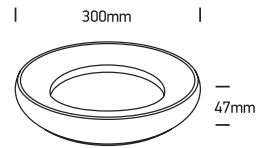

INSTALLATION MANUAL

67402

ecolight

100-240V | SMD 2835 | 25W | IP40 | Aluminium + PC

Complete with driver

80
CRI
one
LIGHT

Warnings:

1. Make sure that the product is installed properly before connecting to electricity.
2. Do not cover the fitting.
3. Maintenance and installation should only be carried out by a professional electrician.