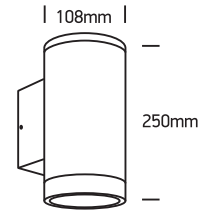

INSTALLATION MANUAL

67400E

100-240V | PAR30 | E27 | 2x20W | IP65 | Die cast

Warnings:

1. Make sure that the product is installed properly before connecting to electricity.
2. Do not cover the fitting.
3. Maintenance and installation should only be carried out by a professional electrician.