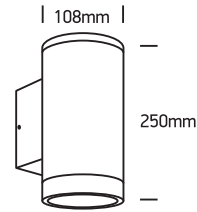

INSTALLATION MANUAL

67400E

100-240V | PAR30 | E27 | 2x20W | IP65 | Die cast

Warnings:

1. Make sure that the product is installed properly before connecting to electricity.
2. Do not cover the fitting.
3. Maintenance and installation should only be carried out by a professional electrician.