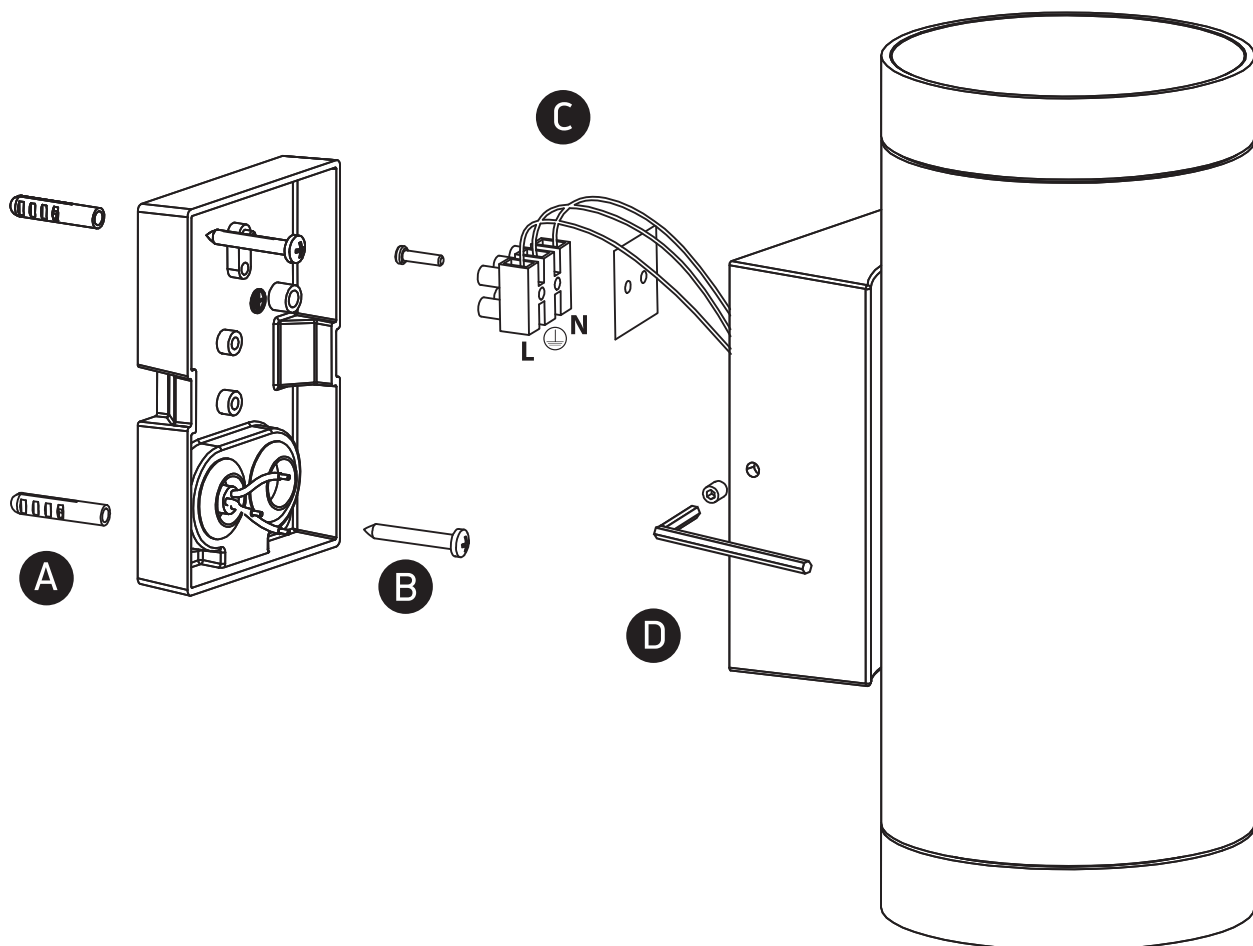

INSTALLATION MANUAL

67400E

100-240V | PAR30 | E27 | 2x20W | IP65 | Die cast

Warnings:

1. Make sure that the product is installed properly before connecting to electricity.
2. Do not cover the fitting.
3. Maintenance and installation should only be carried out by a professional electrician.