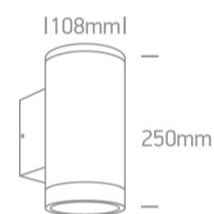

12 Wall & Ceiling>The PAR30 Outdoor Wall Lights Die cast

67400E/B

2xPAR30, E27 Wall outdoor cylinder, IP65.

Complies with standard EN60598-1 and any other specific standards.

Downloads

Dimensions

Physical Specification

Item Group	12 Wall & Ceiling
Family	The PAR30 Outdoor Wall Lights Die cast
Order Code	67400E/B
Colour	Black
Material	Die Cast
Diffuser Material	Glass
Shape	Circular
Height	250mm
Diameter	108mm
Surface Wall	Yes
Indoor	Yes
Outdoor	Yes

Box Length

15cm

Box Width

11,5cm

Box Height

27cm

Box Weight

1.766kg