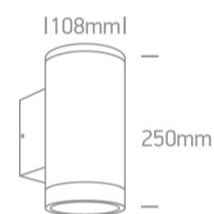

12 Wall & Ceiling>The PAR30 Outdoor Wall Lights Die cast

67400E/AN

2xPAR30, E27 Wall outdoor cylinder, IP65.

Complies with standard EN60598-1 and any other specific standards.

Downloads

Dimensions

Physical Specification

Item Group	12 Wall & Ceiling
Family	The PAR30 Outdoor Wall Lights Die cast
Order Code	67400E/AN
Colour	Anthracite
Material	Die Cast
Diffuser Material	Glass
Shape	Circular
Height	250mm
Diameter	108mm
Surface Wall	Yes
Indoor	Yes
Outdoor	Yes

Box Length

15cm

Box Width

11,5cm

Box Height

27cm

Box Weight

1.766kg