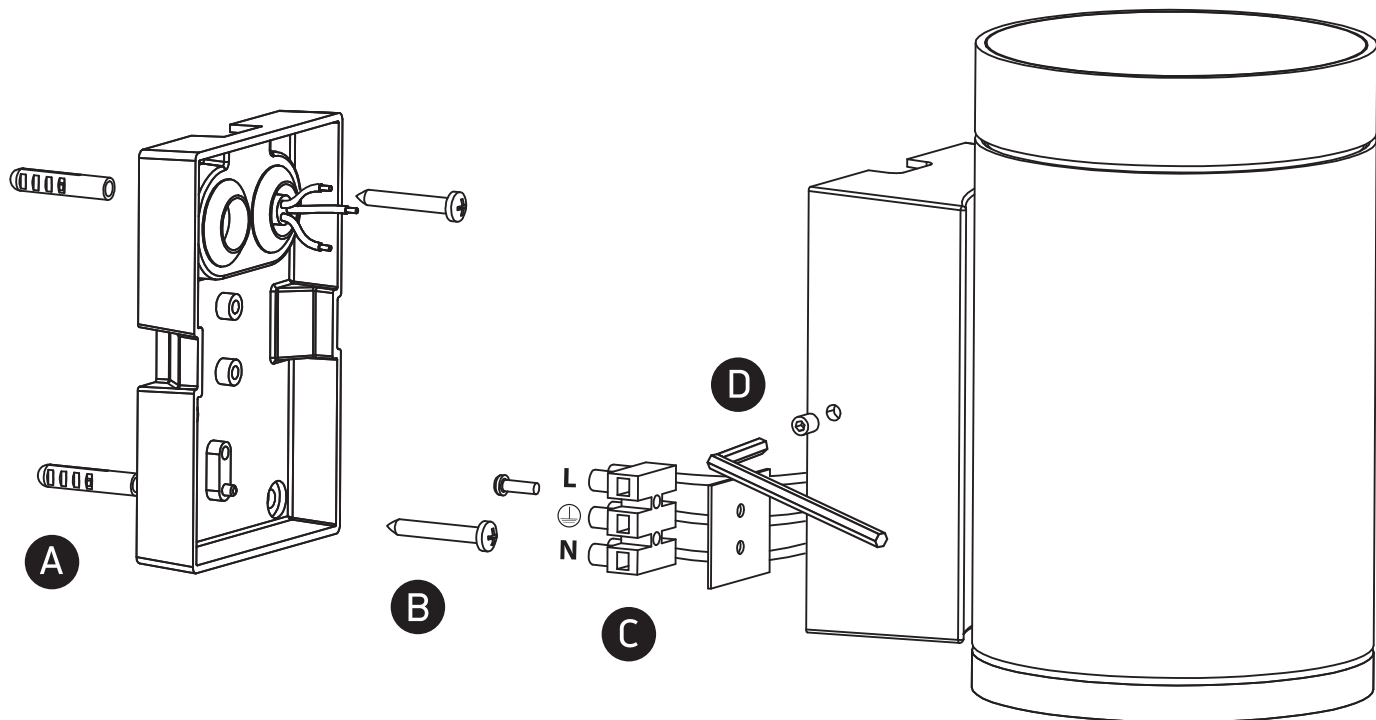

INSTALLATION MANUAL

67400D

100-240V | PAR30 | E27 | 20W | IP65 | Die cast

Warnings:

1. Make sure that the product is installed properly before connecting to electricity.
2. Do not cover the fitting.
3. Maintenance and installation should only be carried out by a professional electrician.