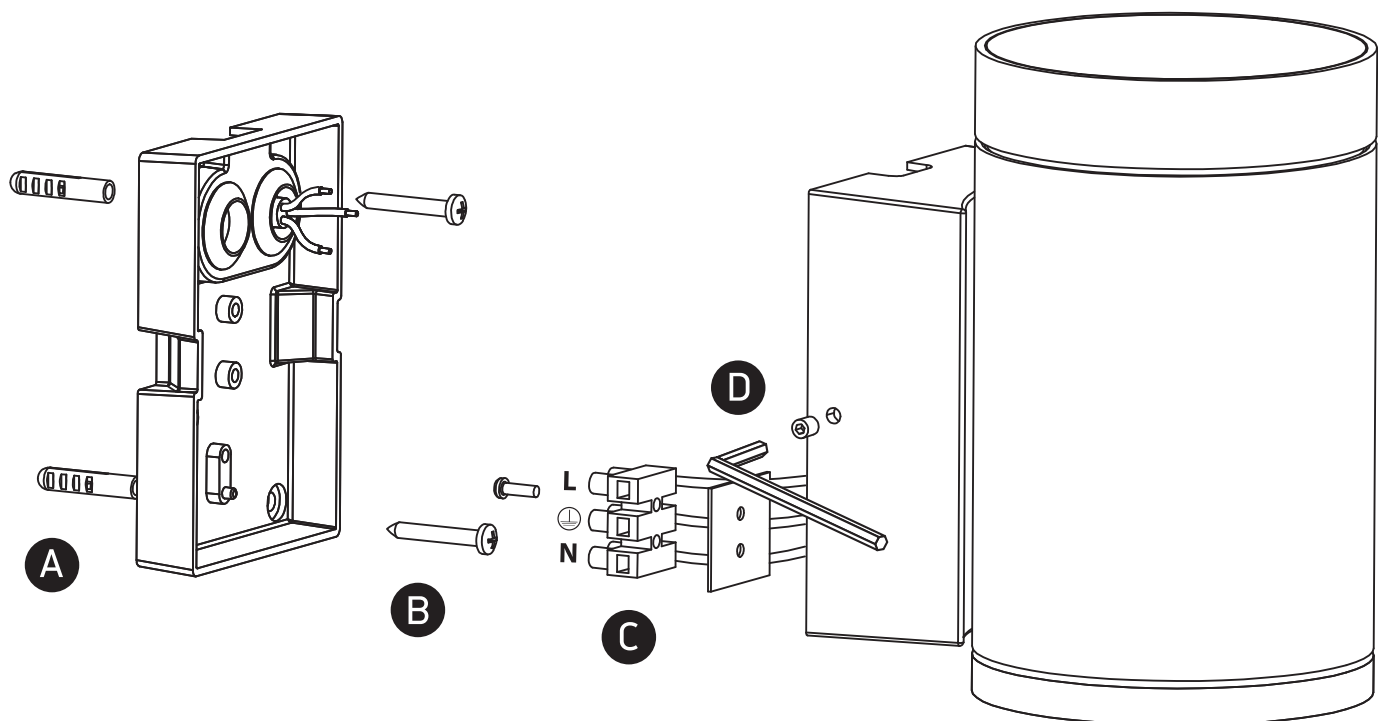

INSTALLATION MANUAL

67400D

100-240V | PAR30 | E27 | 20W | IP65 | Die cast

Warnings:

1. Make sure that the product is installed properly before connecting to electricity.
2. Do not cover the fitting.
3. Maintenance and installation should only be carried out by a professional electrician.