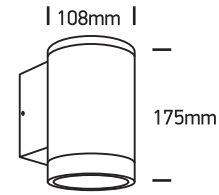

INSTALLATION MANUAL

67400D

100-240V | PAR30 | E27 | 20W | IP65 | Die cast

Warnings:

1. Make sure that the product is installed properly before connecting to electricity.
2. Do not cover the fitting.
3. Maintenance and installation should only be carried out by a professional electrician.