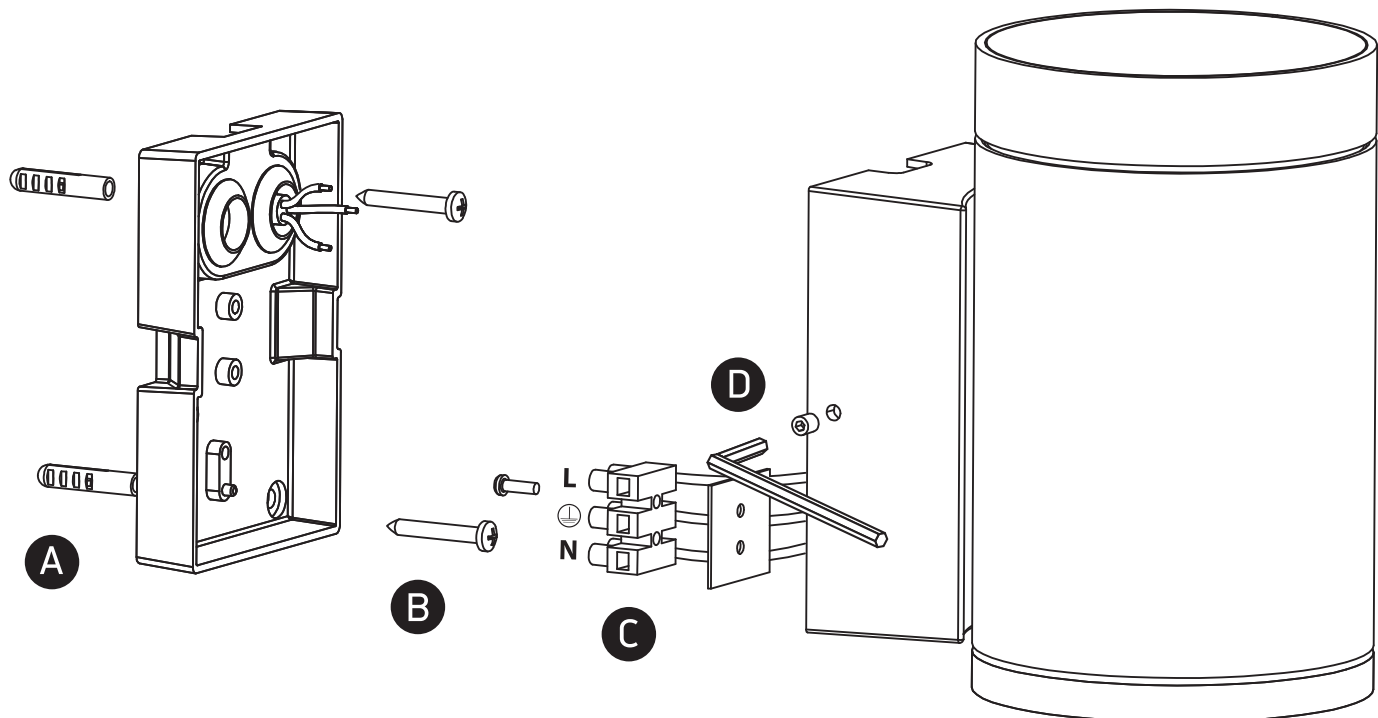

INSTALLATION MANUAL

67400D

100-240V | PAR30 | E27 | 20W | IP65 | Die cast

Warnings:

1. Make sure that the product is installed properly before connecting to electricity.
2. Do not cover the fitting.
3. Maintenance and installation should only be carried out by a professional electrician.