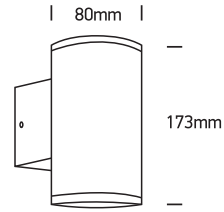

INSTALLATION MANUAL

67400B

100-240V | MR16 | GU10 | 2x10W | IP54 | Die cast

Warnings:

1. Make sure that the product is installed properly before connecting to electricity.
2. Do not cover the fitting.
3. Maintenance and installation should only be carried out by a professional electrician.