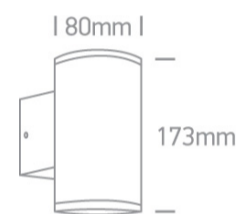

12 Wall & Ceiling>The GU10 Outdoor Wall Lights Die cast

67400B/G

2x10W MR16 GU10 Die Cast, Outdoor Wall Lights.

Complies with standard EN60598-1 and any other specific standards

Downloads

Dimensions

Physical Specification

Item Group	12 Wall & Ceiling
Family	The GU10 Outdoor Wall Lights Die cast
Order Code	67400B/G
Colour	Grey
Material	Die Cast
Shape	Circular
Height	173mm
Diameter	80mm
Surface Wall	Yes
Indoor	Yes
Outdoor	Yes
Adjustable	No

Illumination Data

Illumination Diagram

Packing Info

Box Weight	0.750kg
Pcs/Carton	12
Barcode	5291889049708
HS Code	9405409900

Certification & Warranty

Warranty

3 Years

Weee Directive