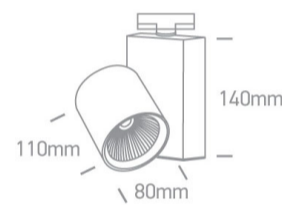

09 Track Lights&gt;The COB Track Light Range Aluminium

**65611NT/B/W**

15W track spot with COB LED, ideal for shops and showrooms.

Complete with driver.

Complies with standard EN60598-1 and any other specific standards.

## Dimensions

Black

Material

Aluminium

Shape

Circular

Height

110mm

Diameter	80mm
Track mounted	Yes
Indoor	Yes
Adjustable	2 Directions