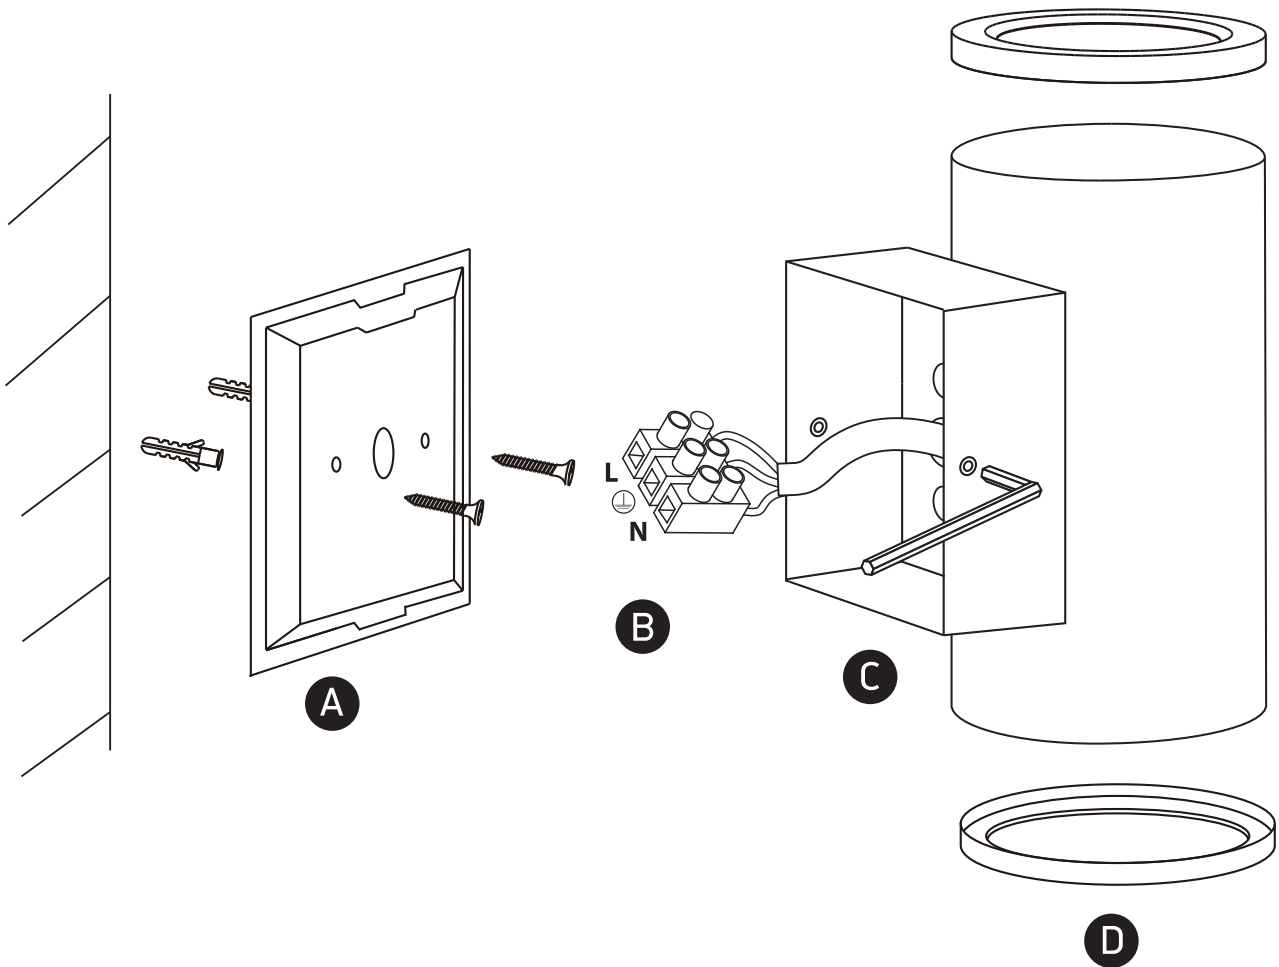

INSTALLATION MANUAL

67400B

100-240V | MR16 | GU10 | 2x10W | IP54 | Die cast

Warnings:

1. Make sure that the product is installed properly before connecting to electricity.
2. Do not cover the fitting.
3. Maintenance and installation should only be carried out by a professional electrician.