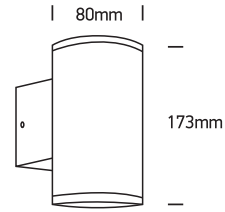

INSTALLATION MANUAL

67400B

100-240V | MR16 | GU10 | 2x10W | IP54 | Die cast

Warnings:

1. Make sure that the product is installed properly before connecting to electricity.
2. Do not cover the fitting.
3. Maintenance and installation should only be carried out by a professional electrician.