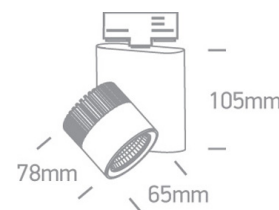

09 Track Lights>The COB Dark Light Range

65610AT/W/W

10W COB LED track spot with, ideal for shops and showrooms.

Supplied with electronic high frequency control driver as standard.

Complies with standard EN60598-1 and any other specific standards.

Downloads

Dimensions

Gallery

Related items

40002A/W

40003A/W

Physical Specification

Item Group

09 Track Lights

Family

The COB Dark Light Range

Order Code	65610AT/W/W
Colour	White
Material	Aluminium
Shape	Circular
Height	78mm
Diameter	65mm
Track mounted	Yes
Indoor	Yes
Adjustable	2 Directions

Electrical Characteristics

Illumination Data

Colour Temperature	3000K
Lumen Output	800lm
Light Efficiency	80lm/W
CRI	80
Beam Angle	38°
Illumination Diagram	
Dark Light	Yes

Packing Info

Box Length	11,5cm
Box Width	10cm
Box Height	16,5cm
Box Weight	0.610kg
Pcs/Carton	20
Barcode	5291889047490
HS Code	9405409900