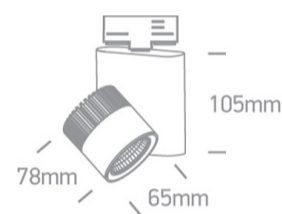

09 Track Lights>The COB Dark Light Range

65610AT/W/C

10W COB LED track spot with, ideal for shops and showrooms.

Supplied with electronic high frequency control driver as standard.

Complies with standard EN60598-1 and any other specific standards.

Downloads

Dimensions

Gallery

Related items

40002A/W

40003A/W

Physical Specification

Item Group

09 Track Lights

Family

The COB Dark Light Range

Order Code	65610AT/W/C
Colour	White
Material	Aluminium
Shape	Circular
Height	78mm
Diameter	65mm
Track mounted	Yes
Indoor	Yes
Adjustable	2 Directions

Electrical Characteristics

Illumination Data

Colour Temperature	4000K
Lumen Output	800lm
Light Efficiency	80lm/W
CRI	80
Beam Angle	38°
Illumination Diagram	
Dark Light	Yes

Packing Info

Box Length	11,5cm
Box Width	10cm
Box Height	16,5cm
Box Weight	0.610kg
Pcs/Carton	20
Barcode	5291889047513
HS Code	9405409900