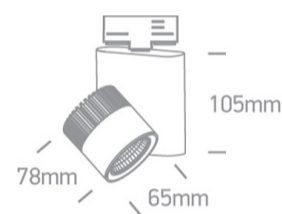

09 Track Lights>The COB Dark Light Range

65610AT/B/W

10W COB LED track spot with, ideal for shops and showrooms.

Supplied with electronic high frequency control driver as standard.

Complies with standard EN60598-1 and any other specific standards.

Downloads

Dimensions

Gallery

Related items

40002A/B

40003A/B

Physical Specification

Item Group

09 Track Lights

Family

The COB Dark Light Range

Order Code	65610AT/B/W
Colour	Black
Material	Aluminium
Shape	Circular
Height	78mm
Diameter	65mm
Track mounted	Yes
Indoor	Yes
Adjustable	2 Directions

Electrical Characteristics

Yes

Packing Info

Box Length	11,5cm
Box Width	10cm
Box Height	16,5cm
Box Weight	0,605Kg
Pcs/Carton	20
Barcode	5291889047506
HS Code	9405409900

Certification & Warranty

Warranty	2 Years
Weee Directive	Yes

switch to
one light!