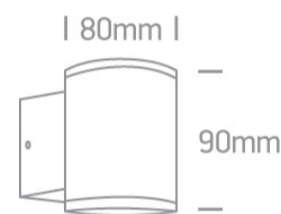

12 Wall & Ceiling>The GU10 Outdoor Wall Lights Die cast

67400A/B

10W MR16 GU10 Die Cast, Outdoor Wall Lights.

Complies with standard EN60598-1 and any other specific standards

Downloads

Dimensions

Physical Specification

Item Group	12 Wall & Ceiling
Family	The GU10 Outdoor Wall Lights Die cast
Order Code	67400A/B
Colour	Black
Material	Die Cast
Shape	Circular
Height	90mm
Diameter	80mm
Surface Wall	Yes
Indoor	Yes
Outdoor	Yes
Adjustable	No