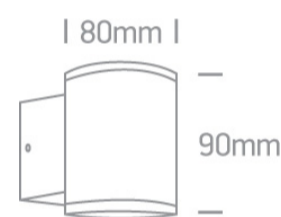

12 Wall &amp; Ceiling&gt;The GU10 Outdoor Wall Lights Die cast

**67400A/AN**

10W MR16 GU10 Die Cast, Outdoor Wall Lights.

Complies with standard EN60598-1 and any other specific standards

## Dimensions

## Physical Specification

Item Group	12 Wall & Ceiling
Family	The GU10 Outdoor Wall Lights Die cast
Order Code	67400A/AN
Colour	Anthracite
Material	Die Cast
Shape	Circular
Height	90mm
Diameter	80mm
Surface Wall	Yes
Indoor	Yes
Outdoor	Yes
Adjustable	No