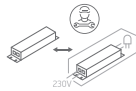

# INSTALLATION MANUAL

67398C

**ecolight**

100-240V | LED | 2x3W | IP54 | Die cast  
Complete with 350mA driver.

80 CRI

**one**  
LIGHT